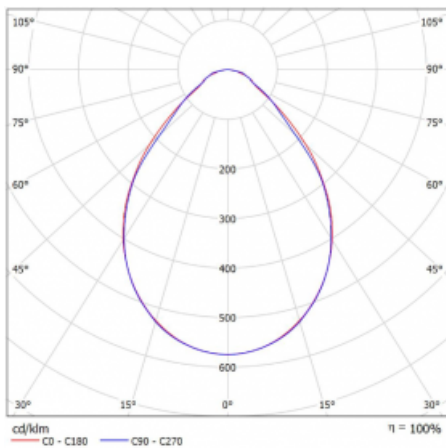

Luminaire

Rofo

250S-K0CI-30GGE/830, W

Technical drawing

Curve

Type of installation	Recessed
Light distribution	Direct
Luminaire shape	Linear
Colour of the luminaires	White
Material	Aluminium
Lifetime	L90/B50 60 000 hours
Warranty	60 months
Description of luminaires	Luminaire recessed
item description	Knauf; Adels connector
Dimensions	1800 mm × 100 mm × 62 mm
Light source	LED MODUL
Type of optical system	Microprisma
Luminous flux	3680 lm ± 10 %
Colour Temperature	3000 K warm white
Luminous efficacy	126 lm/W
MacAdam Light source	2
Colour rendering index	80
UGR max. X=4H Y=8H, ρ=70,50,20	19.1