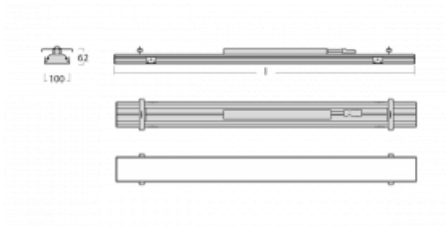

Luminaire

Rofo

250S-K0CI-30GGE/830, W

Technical drawing

Curve

Type of installation	Recessed
Light distribution	Direct
Luminaire shape	Linear
Colour of the luminaires	White
Material	Aluminium
Lifetime	L90/B50 60 000 hours
Warranty	5 years
Description of luminaires	Luminaire recessed
item description	Knauf; Adels connector
Dimensions	1800 mm × 100 mm × 62 mm
Light source	LED MODUL
Type of optical system	Microprisma
Luminous flux*	3680 lm
Colour Temperature	3000 K warm white
Luminous efficacy	126 lm/W
MacAdam Light source	2
Colour rendering index	80
UGR max. X=4H Y=8H, $\rho=70,50,20$	19.1

Luminaire power input*	29.1 W
Connection of the luminaires	ON/OFF
Electrical voltage	220-240V
Frequency	50/60Hz

  IP 40

*±10 %