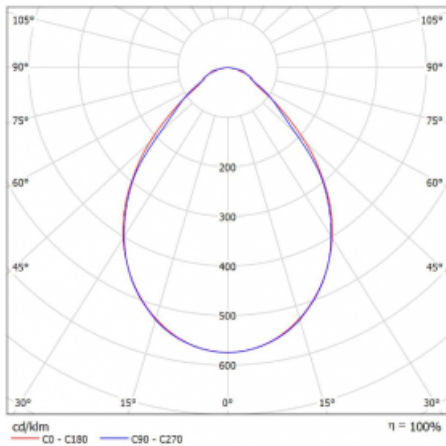

Luminaire

Rofo

250S-K0CI-30GGE/830, W

Technical drawing

Curve

Type of installation	Recessed
Light distribution	Direct
Luminaire shape	Linear
Colour of the luminaires	White
Material	Aluminium
Lifetime	L90/B50 60 000 hours
Warranty	5 years
Description of luminaires	Luminaire recessed
item description	Knauf; Adels connector
Dimensions	1800 mm × 100 mm × 62 mm
Light source	LED MODUL
Type of optical system	Microprisma
Luminous flux*	3680 lm
Colour Temperature	3000 K warm white
Luminous efficacy	126 lm/W
MacAdam Light source	2
Colour rendering index	80
UGR max. X=4H Y=8H, $\rho=70,50,20$	19.1

Luminaire power input*	29.1 W
Connection of the luminaires	ON/OFF
Electrical voltage	220-240V
Frequency	50/60Hz

  IP 40

*±10 %