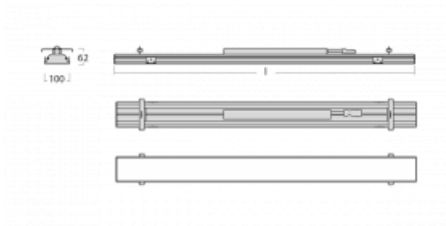

Luminaire

Rofo

250S-K0CI-30GGD/840, W

Technical drawing

Curve

Type of installation	Recessed
Light distribution	Direct
Luminaire shape	Linear
Colour of the luminaires	White
Material	Aluminium
Lifetime	L90/B50 60 000 hours
Warranty	5 years
Description of luminaires	Luminaire recessed
item description	Knauf; Adels connector
Dimensions	1800 mm × 100 mm × 62 mm
Light source	LED MODUL
Type of optical system	Microprisma
Luminous flux*	3680 lm
Colour Temperature	4000 K cool white
Luminous efficacy	132 lm/W
MacAdam Light source	2
Colour rendering index	80
UGR max. X=4H Y=8H, $\rho=70,50,20$	19.1

Luminaire power input* 27.8 W

Connection of the luminaires DALI

Electrical voltage 220-240V

Frequency 50/60Hz

  IP 40

*±10 %