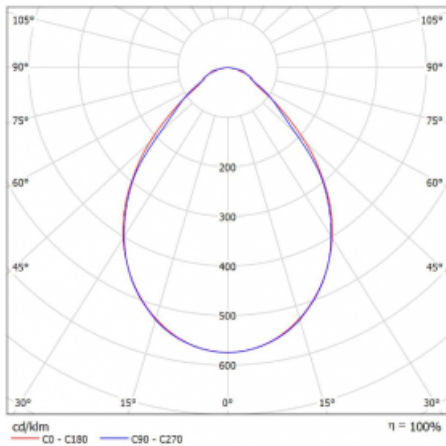

Luminaire

Rofo

250S-K0CI-30GGD/840, W

Technical drawing

Curve

Type of installation	Recessed
Light distribution	Direct
Luminaire shape	Linear
Colour of the luminaires	White
Material	Aluminium
Lifetime	L90/B50 60 000 hours
Warranty	60 months
Description of luminaires	Luminaire recessed
item description	Knauf; Adels connector
Dimensions	1800 mm × 100 mm × 62 mm
Light source	LED MODUL
Type of optical system	Microprisma
Luminous flux	3680 lm ± 10 %
Colour Temperature	4000 K cool white
Luminous efficacy	132 lm/W
MacAdam Light source	2
Colour rendering index	80
UGR max. X=4H Y=8H, ρ=70,50,20	19.1

Luminaire power input 27.8 W \pm 10 %

Connection of the luminaires DALI dimmable

Electrical voltage 220-240V

Frequency 50/60Hz

 **CE** IP 40