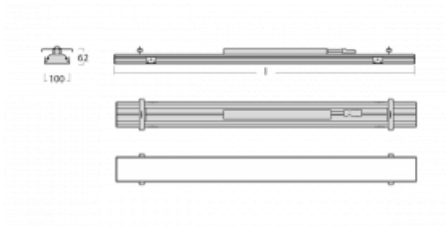

Luminaire

Rofo

250S-K0CI-30GGD/840, W

Technical drawing

Curve

Type of installation	Recessed
Light distribution	Direct
Luminaire shape	Linear
Colour of the luminaires	White
Material	Aluminium
Lifetime	L90/B50 60 000 hours
Warranty	60 months
Description of luminaires	Luminaire recessed
item description	Knauf; Adels connector
Dimensions	1800 mm × 100 mm × 62 mm
Light source	LED MODUL
Type of optical system	Microprisma
Luminous flux	3680 lm ± 10 %
Colour Temperature	4000 K cool white
Luminous efficacy	132 lm/W
MacAdam Light source	2
Colour rendering index	80
UGR max. X=4H Y=8H, ρ=70,50,20	19.1

Luminaire power input 27.8 W \pm 10 %

Connection of the luminaires DALI dimmable

Electrical voltage 220-240V

Frequency 50/60Hz

 **CE** IP 40