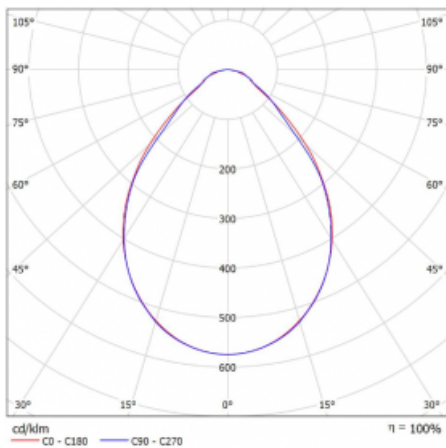

Luminaire

Rofo

250S-K0CI-30GGD/830, W

Type of installation	Recessed
Light distribution	Direct
Luminaire shape	Linear
Colour of the luminaires	White
Material	Aluminium
Lifetime	L90/B50 60 000 hours
Warranty	5 years
Description of luminaires	Luminaire recessed
item description	Knauf; Adels connector

Dimensions	1800 mm × 100 mm × 62 mm
Light source	LED MODUL

Technical drawing

Type of optical system	Microprisma
Luminous flux*	3680 lm
Colour Temperature	3000 K warm white
Luminous efficacy	126 lm/W
MacAdam Light source	2
Colour rendering index	80
UGR max. X=4H Y=8H, $\rho=70,50,20$	19.1

Curve

Luminaire power input*	29.1 W
Connection of the luminaires	DALI
Electrical voltage	220-240V
Frequency	50/60Hz

  IP 40

*±10 %