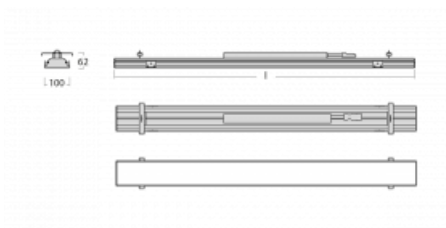

Luminaire

Rofo

250S-K0CI-30GGD/830, W

Type of installation	Recessed
Light distribution	Direct
Luminaire shape	Linear
Colour of the luminaires	White
Material	Aluminium
Lifetime	L90/B50 60 000 hours
Warranty	5 years
Description of luminaires	Luminaire recessed
item description	Knauf; Adels connector

Dimensions	1800 mm × 100 mm × 62 mm
Light source	LED MODUL

Technical drawing

Type of optical system	Microprisma
Luminous flux*	3680 lm
Colour Temperature	3000 K warm white
Luminous efficacy	126 lm/W
MacAdam Light source	2
Colour rendering index	80
UGR max. X=4H Y=8H, $\rho=70,50,20$	19.1

Curve

Luminaire power input*	29.1 W
Connection of the luminaires	DALI
Electrical voltage	220-240V
Frequency	50/60Hz

  IP 40

*±10 %