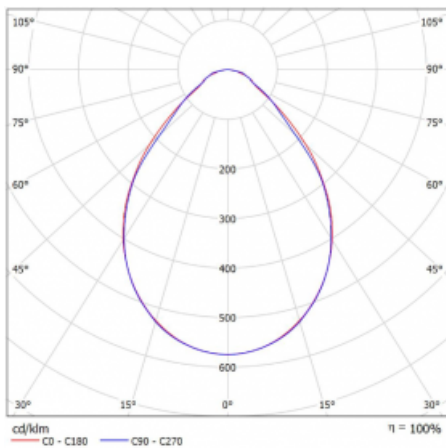

Luminaire

Rofo

250S-K0CI-30GEE/840, W

Technical drawing

Curve

Type of installation	Recessed
Light distribution	Direct
Luminaire shape	Linear
Colour of the luminaires	White
Material	Aluminium
Lifetime	L90/B50 60 000 hours
Warranty	5 years
Description of luminaires	Luminaire recessed
item description	Knauf; Adels connector
Dimensions	1800 mm × 100 mm × 62 mm
Light source	LED MODUL
Type of optical system	Microprisma
Luminous flux*	2490 lm
Colour Temperature	4000 K cool white
Luminous efficacy	137 lm/W
MacAdam Light source	2
Colour rendering index	80
UGR max. X=4H Y=8H, $\rho=70,50,20$	17.8