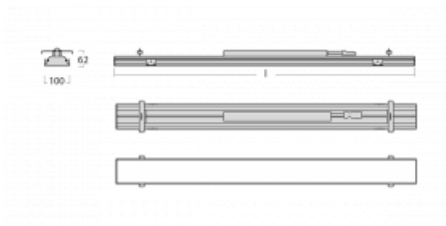

# Rofo

250S-K0CI-30GEE/830, W

**Technical drawing**

**Curve**

Type of installation	Recessed
Light distribution	Direct
Luminaire shape	Linear
Colour of the luminaires	White
Material	Aluminium
Lifetime	L90/B50 60 000 hours
Warranty	60 months
Description of luminaires	Luminaire recessed
item description	Knauf; Adels connector
Dimensions	1800 mm × 100 mm × 62 mm
Light source	LED MODUL
Type of optical system	Microprisma
Luminous flux	2460 lm ± 10 %
Colour Temperature	3000 K warm white
Luminous efficacy	132 lm/W
MacAdam Light source	2
Colour rendering index	80
UGR max. X=4H Y=8H, ρ=70,50,20	17.7