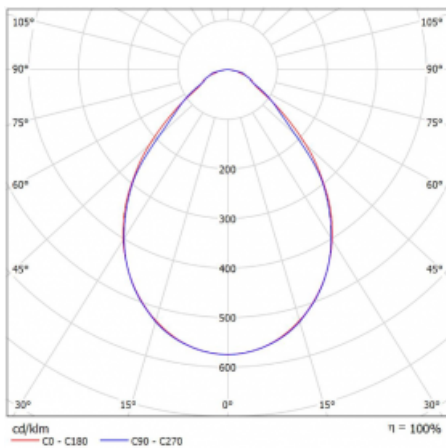

# Rofo

250S-K0CI-30GEE/830, W

**Technical drawing**

**Curve**

Type of installation	Recessed
Light distribution	Direct
Luminaire shape	Linear
Colour of the luminaires	White
Material	Aluminium
Lifetime	L90/B50 60 000 hours
Warranty	60 months
Description of luminaires	Luminaire recessed
item description	Knauf; Adels connector
Dimensions	1800 mm × 100 mm × 62 mm
Light source	LED MODUL
Type of optical system	Microprisma
Luminous flux	2460 lm ± 10 %
Colour Temperature	3000 K warm white
Luminous efficacy	132 lm/W
MacAdam Light source	2
Colour rendering index	80
UGR max. X=4H Y=8H, ρ=70,50,20	17.7