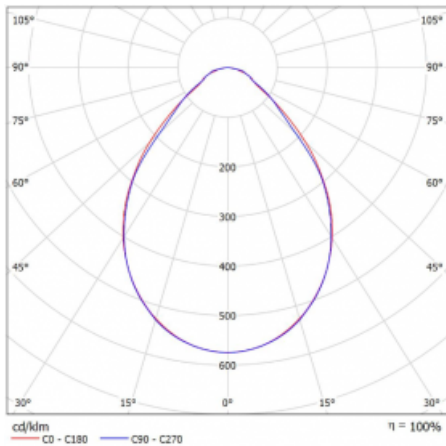

Luminaire

Rofo

250S-K0CI-30GED/840, W

Technical drawing

Curve

Type of installation	Recessed
Light distribution	Direct
Luminaire shape	Linear
Colour of the luminaires	White
Material	Aluminium
Lifetime	L90/B50 60 000 hours
Warranty	60 months
Description of luminaires	Luminaire recessed
item description	Knauf; Adels connector
Dimensions	1800 mm × 100 mm × 62 mm
Light source	LED MODUL
Type of optical system	Microprisma
Luminous flux	2490 lm ± 10 %
Colour Temperature	4000 K cool white
Luminous efficacy	137 lm/W
MacAdam Light source	2
Colour rendering index	80
UGR max. X=4H Y=8H, ρ=70,50,20	17.8

Luminaire power input	18.2 W \pm 10 %
Connection of the luminaires	DALI dimmable
Electrical voltage	220-240V
Frequency	50/60Hz

 **CE** IP 40