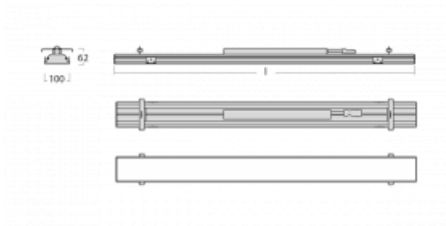

# Rofo

250S-K0CI-30GED/830, W

**Technical drawing**

**Curve**

Type of installation	Recessed
Light distribution	Direct
Luminaire shape	Linear
Colour of the luminaires	White
Material	Aluminium
Lifetime	L90/B50 60 000 hours
Warranty	5 years
Description of luminaires	Luminaire recessed
item description	Knauf; Adels connector
Dimensions	1800 mm × 100 mm × 62 mm
Light source	LED MODUL
Type of optical system	Microprisma
Luminous flux*	2460 lm
Colour Temperature	3000 K warm white
Luminous efficacy	132 lm/W
MacAdam Light source	2
Colour rendering index	80
UGR max. X=4H Y=8H, ρ=70,50,20	17.7