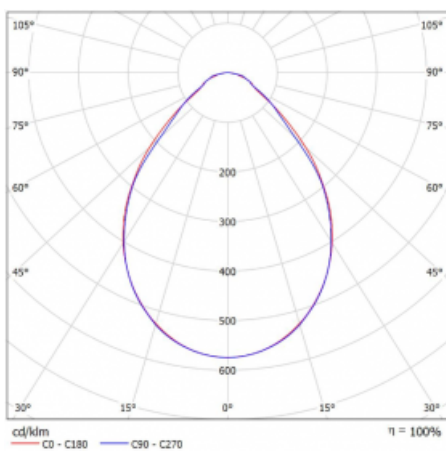

Luminaire

Rofo

250S-K0CI-30GED/830, W

Technical drawing

Curve

Type of installation	Recessed
Light distribution	Direct
Luminaire shape	Linear
Colour of the luminaires	White
Material	Aluminium
Lifetime	L90/B50 60 000 hours
Warranty	60 months
Description of luminaires	Luminaire recessed
item description	Knauf; Adels connector
Dimensions	1800 mm × 100 mm × 62 mm
Light source	LED MODUL
Type of optical system	Microprisma
Luminous flux	2460 lm ± 10 %
Colour Temperature	3000 K warm white
Luminous efficacy	132 lm/W
MacAdam Light source	2
Colour rendering index	80
UGR max. X=4H Y=8H, $\rho=70,50,20$	17.7

Luminaire power input	18.7 W \pm 10 %
Connection of the luminaires	DALI dimmable
Electrical voltage	220-240V
Frequency	50/60Hz

 **CE** IP 40