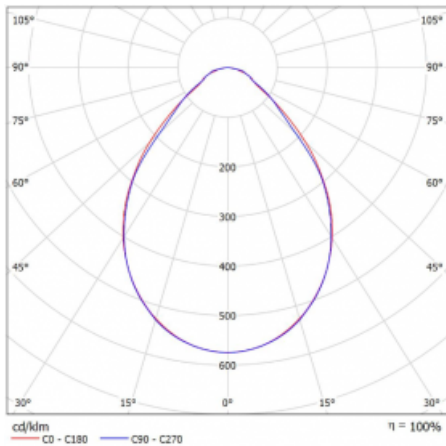

# Rofo

250S-K0CI-30GED/830, W

**Technical drawing**

**Curve**

Type of installation	Recessed
Light distribution	Direct
Luminaire shape	Linear
Colour of the luminaires	White
Material	Aluminium
Lifetime	L90/B50 60 000 hours
Warranty	5 years
Description of luminaires	Luminaire recessed
item description	Knauf; Adels connector
Dimensions	1800 mm × 100 mm × 62 mm
Light source	LED MODUL
Type of optical system	Microprisma
Luminous flux*	2460 lm
Colour Temperature	3000 K warm white
Luminous efficacy	132 lm/W
MacAdam Light source	2
Colour rendering index	80
UGR max. X=4H Y=8H, ρ=70,50,20	17.7