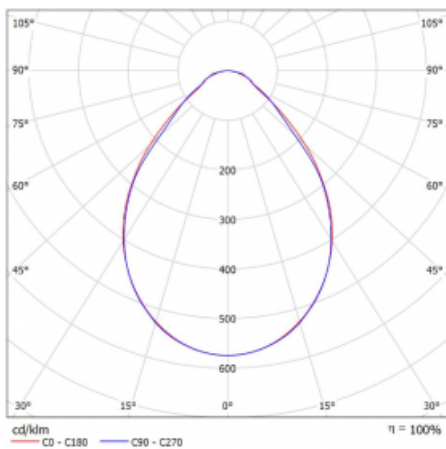

Curve

Type of installation	Recessed
Light distribution	Direct
Luminaire shape	Linear
Colour of the luminaires	White
Material	Aluminium
Lifetime	L90/B50 60 000 hours
Warranty	60 months
Description of luminaires	Luminaire recessed
item description	Initial/Final profile; Knauf; Adels connector
Dimensions	1200 mm × 100 mm × 62 mm
Light source	LED MODUL
Type of optical system	Microprisma
Luminous flux	2450 lm ± 10 %
Colour Temperature	4000 K cool white
Luminous efficacy	132 lm/W
MacAdam Light source	2
Colour rendering index	80
UGR max. X=4H Y=8H, ρ=70,50,20	19.1