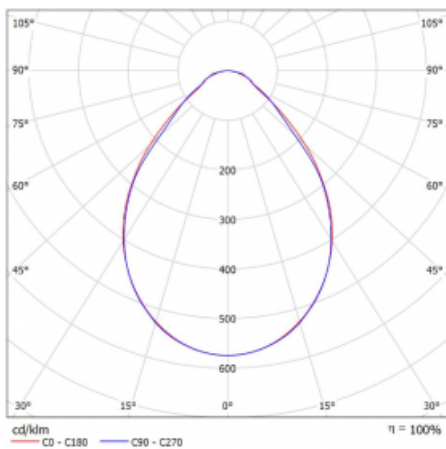

# Rofo

250S-K0CI-21GGE/840, W

**Curve**

Type of installation	Recessed
Light distribution	Direct
Luminaire shape	Linear
Colour of the luminaires	White
Material	Aluminium
Lifetime	L90/B50 60 000 hours
Warranty	60 months
Description of luminaires	Luminaire recessed
item description	Initial/Final profile; Knauf; Adels connector
Dimensions	1200 mm × 100 mm × 62 mm
Light source	LED MODUL
Type of optical system	Microprisma
Luminous flux	2450 lm ± 10 %
Colour Temperature	4000 K cool white
Luminous efficacy	132 lm/W
MacAdam Light source	2
Colour rendering index	80
UGR max. X=4H Y=8H, ρ=70,50,20	19.1