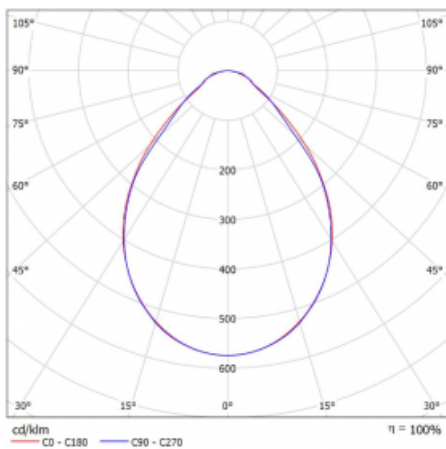

Luminaire

Rofo

250S-K0CI-21GGE/830, W

Curve

Type of installation	Recessed
Light distribution	Direct
Luminaire shape	Linear
Colour of the luminaires	White
Material	Aluminium
Lifetime	L90/B50 60 000 hours
Warranty	5 years
Description of luminaires	Luminaire recessed
item description	Initial/Final profile; Knauf; Adels connector
Dimensions	1200 mm × 100 mm × 62 mm
Light source	LED MODUL
Type of optical system	Microprisma
Luminous flux*	2450 lm
Colour Temperature	3000 K warm white
Luminous efficacy	127 lm/W
MacAdam Light source	2
Colour rendering index	80
UGR max. X=4H Y=8H, ρ=70,50,20	19.1