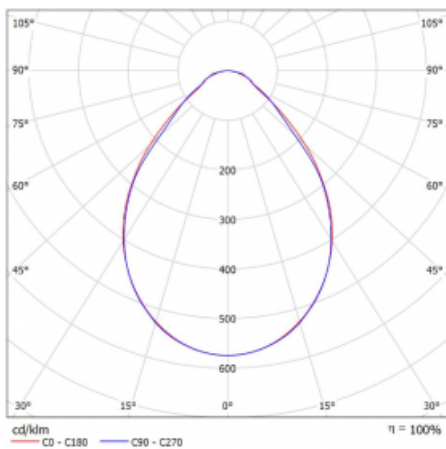

Luminaire

Rofo

250S-K0CI-21GGE/830, W

Curve

Type of installation	Recessed
Light distribution	Direct
Luminaire shape	Linear
Colour of the luminaires	White
Material	Aluminium
Lifetime	L90/B50 60 000 hours
Warranty	60 months
Description of luminaires	Luminaire recessed
item description	Initial/Final profile; Knauf; Adels connector
Dimensions	1200 mm × 100 mm × 62 mm
Light source	LED MODUL
Type of optical system	Microprisma
Luminous flux	2450 lm ± 10 %
Colour Temperature	3000 K warm white
Luminous efficacy	127 lm/W
MacAdam Light source	2
Colour rendering index	80
UGR max. X=4H Y=8H, ρ=70,50,20	19.1