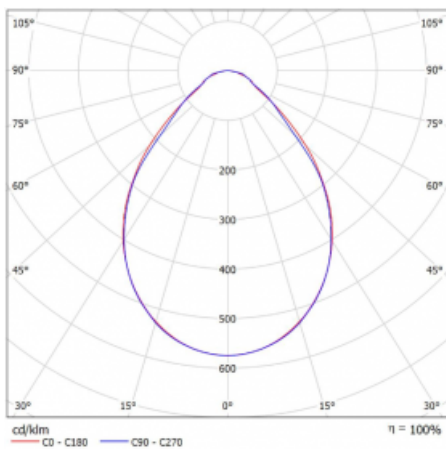

Luminaire

Rofo

250S-K0CI-21GGD/840, W

Type of installation	Recessed
Light distribution	Direct
Luminaire shape	Linear
Colour of the luminaires	White
Material	Aluminium
Lifetime	L90/B50 60 000 hours
Warranty	60 months
Description of luminaires	Luminaire recessed
item description	Initial/Final profile; Knauf; Adels connector
Dimensions	1200 mm × 100 mm × 62 mm
Light source	LED MODUL

Curve

Type of optical system	Microprisma
Luminous flux	2450 lm ± 10 %
Colour Temperature	4000 K cool white
Luminous efficacy	132 lm/W
MacAdam Light source	2
Colour rendering index	80
UGR max. X=4H Y=8H, ρ=70,50,20	19.1