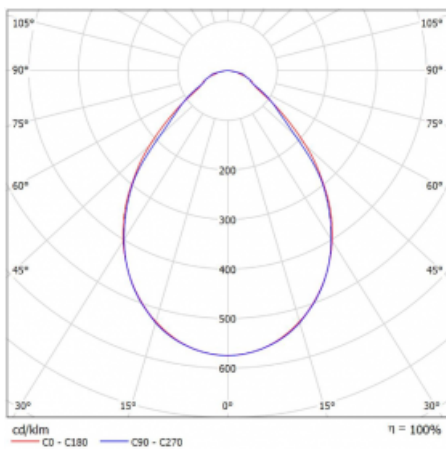

Luminaire

Rofo

250S-K0CI-21GGD/840, W

Type of installation	Recessed
Light distribution	Direct
Luminaire shape	Linear
Colour of the luminaires	White
Material	Aluminium
Lifetime	L90/B50 60 000 hours
Warranty	5 years
Description of luminaires	Luminaire recessed
item description	Initial/Final profile; Knauf; Adels connector
Dimensions	1200 mm × 100 mm × 62 mm
Light source	LED MODUL

Curve

Type of optical system	Microprisma
Luminous flux*	2450 lm
Colour Temperature	4000 K cool white
Luminous efficacy	132 lm/W
MacAdam Light source	2
Colour rendering index	80
UGR max. X=4H Y=8H, ρ=70,50,20	19.1