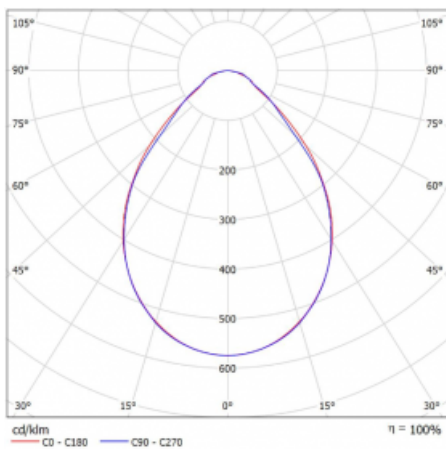

# Rofo

250S-K0CI-21GGD/830, W

Type of installation	Recessed
Light distribution	Direct
Luminaire shape	Linear
Colour of the luminaires	White
Material	Aluminium
Lifetime	L90/B50 60 000 hours
Warranty	60 months
Description of luminaires	Luminaire recessed
item description	Initial/Final profile; Knauf; Adels connector
Dimensions	1200 mm × 100 mm × 62 mm
Light source	LED MODUL

**Curve**

Type of optical system	Microprisma
Luminous flux	2450 lm ± 10 %
Colour Temperature	3000 K warm white
Luminous efficacy	127 lm/W
MacAdam Light source	2
Colour rendering index	80
UGR max. X=4H Y=8H, ρ=70,50,20	19.1