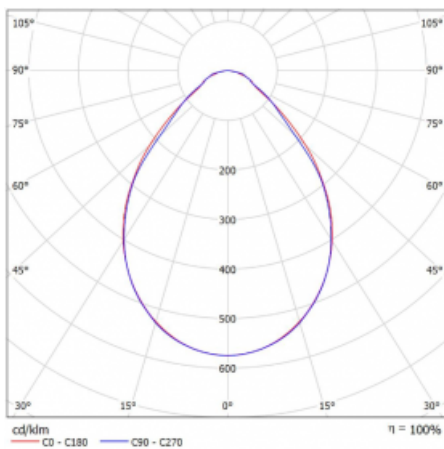

Luminaire

Rofo

250S-K0CI-21GGD/830, W

Curve

Type of installation	Recessed
Light distribution	Direct
Luminaire shape	Linear
Colour of the luminaires	White
Material	Aluminium
Lifetime	L90/B50 60 000 hours
Warranty	5 years
Description of luminaires	Luminaire recessed
item description	Initial/Final profile; Knauf; Adels connector
Dimensions	1200 mm × 100 mm × 62 mm
Light source	LED MODUL
Type of optical system	Microprisma
Luminous flux*	2450 lm
Colour Temperature	3000 K warm white
Luminous efficacy	127 lm/W
MacAdam Light source	2
Colour rendering index	80
UGR max. X=4H Y=8H, $\rho=70,50,20$	19.1