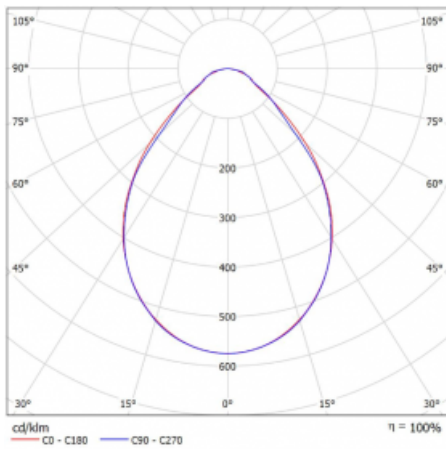

# Rofo

250S-KOCI-21GEE/840, W

**Curve**

Type of installation	Recessed
Light distribution	Direct
Luminaire shape	Linear
Colour of the luminaires	White
Material	Aluminium
Lifetime	L90/B50 60 000 hours
Warranty	5 years
Description of luminaires	Luminaire recessed
item description	Initial/Final profile; Knauf; Adels connector
Dimensions	1200 mm × 100 mm × 62 mm
Light source	LED MODUL
Type of optical system	Microprisma
Luminous flux*	1660 lm
Colour Temperature	4000 K cool white
Luminous efficacy	137 lm/W
MacAdam Light source	2
Colour rendering index	80
UGR max. X=4H Y=8H, ρ=70,50,20	17.8