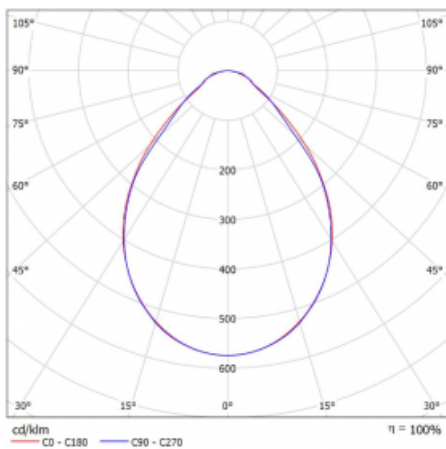

Luminaire

Rofo

250S-KOCI-21GEE/840, W

Curve

Type of installation	Recessed
Light distribution	Direct
Luminaire shape	Linear
Colour of the luminaires	White
Material	Aluminium
Lifetime	L90/B50 60 000 hours
Warranty	60 months
Description of luminaires	Luminaire recessed
item description	Initial/Final profile; Knauf; Adels connector
Dimensions	1200 mm × 100 mm × 62 mm
Light source	LED MODUL
Type of optical system	Microprisma
Luminous flux	1660 lm ± 10 %
Colour Temperature	4000 K cool white
Luminous efficacy	137 lm/W
MacAdam Light source	2
Colour rendering index	80
UGR max. X=4H Y=8H, $\rho=70,50,20$	17.8