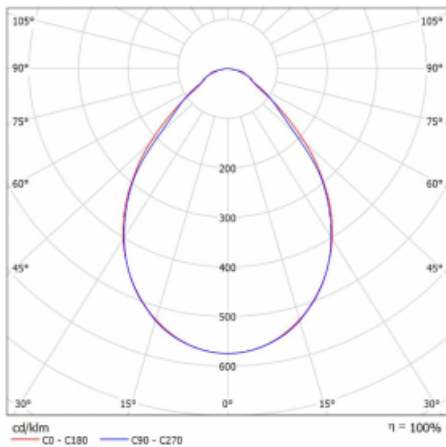

Luminaire

Rofo

250S-KOCI-21GEE/830, W

Curve

Type of installation	Recessed
Light distribution	Direct
Luminaire shape	Linear
Colour of the luminaires	White
Material	Aluminium
Lifetime	L90/B50 60 000 hours
Warranty	60 months
Description of luminaires	Luminaire recessed
item description	Initial/Final profile; Knauf; Adels connector
Dimensions	1200 mm × 100 mm × 62 mm
Light source	LED MODUL
Type of optical system	Microprisma
Luminous flux	1640 lm ± 10 %
Colour Temperature	3000 K warm white
Luminous efficacy	131 lm/W
MacAdam Light source	2
Colour rendering index	80
UGR max. X=4H Y=8H, ρ=70,50,20	17.7