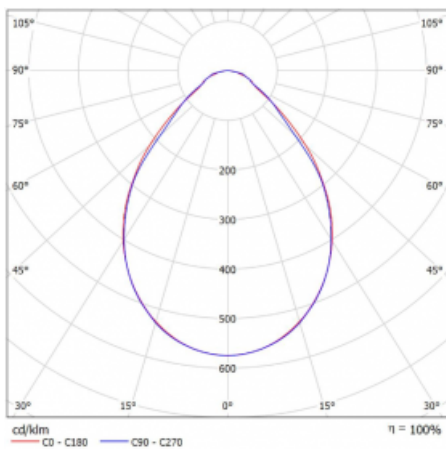

Luminaire

Rofo

250S-K0CI-21GED/840, W

Curve

Type of installation	Recessed
Light distribution	Direct
Luminaire shape	Linear
Colour of the luminaires	White
Material	Aluminium
Lifetime	L90/B50 60 000 hours
Warranty	5 years
Description of luminaires	Luminaire recessed
item description	Initial/Final profile; Knauf; Adels connector
Dimensions	1200 mm × 100 mm × 62 mm
Light source	LED MODUL
Type of optical system	Microprisma
Luminous flux*	1660 lm
Colour Temperature	4000 K cool white
Luminous efficacy	137 lm/W
MacAdam Light source	2
Colour rendering index	80
UGR max. X=4H Y=8H, ρ=70,50,20	17.8

Luminaire power input*	12.1 W
Connection of the luminaires	DALI
Electrical voltage	220-240V
Frequency	50/60Hz

 **CE** IP 40

*±10 %