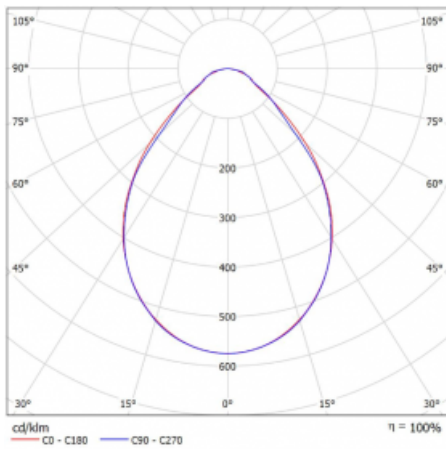

Luminaire

Rofo

250S-K0CI-21GED/840, W

Curve

Type of installation	Recessed
Light distribution	Direct
Luminaire shape	Linear
Colour of the luminaires	White
Material	Aluminium
Lifetime	L90/B50 60 000 hours
Warranty	60 months
Description of luminaires	Luminaire recessed
item description	Initial/Final profile; Knauf; Adels connector
Dimensions	1200 mm × 100 mm × 62 mm
Light source	LED MODUL
Type of optical system	Microprisma
Luminous flux	1660 lm ± 10 %
Colour Temperature	4000 K cool white
Luminous efficacy	137 lm/W
MacAdam Light source	2
Colour rendering index	80
UGR max. X=4H Y=8H, $\rho=70,50,20$	17.8

Luminaire power input 12.1 W \pm 10 %

Connection of the luminaires DALI dimmable

Electrical voltage 220-240V

Frequency 50/60Hz

 **CE** IP 40