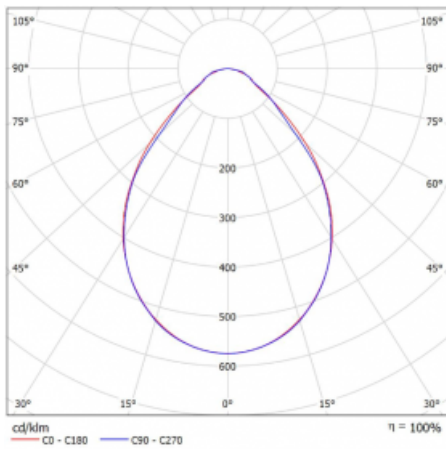

# Rofo

250S-K0CI-21GED/830, W

**Curve**

Type of installation	Recessed
Light distribution	Direct
Luminaire shape	Linear
Colour of the luminaires	White
Material	Aluminium
Lifetime	L90/B50 60 000 hours
Warranty	60 months
Description of luminaires	Luminaire recessed
item description	Initial/Final profile; Knauf; Adels connector
Dimensions	1200 mm × 100 mm × 62 mm
Light source	LED MODUL
Type of optical system	Microprisma
Luminous flux	1640 lm ± 10 %
Colour Temperature	3000 K warm white
Luminous efficacy	131 lm/W
MacAdam Light source	2
Colour rendering index	80
UGR max. X=4H Y=8H, ρ=70,50,20	17.7