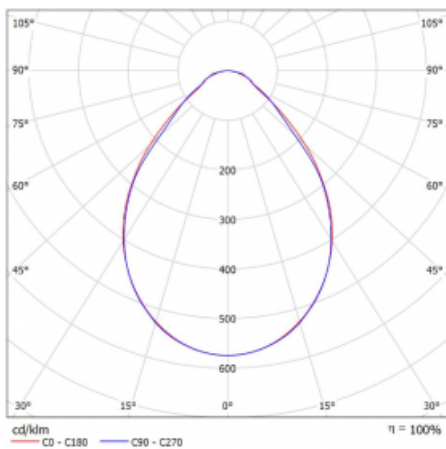

Luminaire

Rofo

250S-KOCI-21GED/830, W

Curve

| | |
|-----------------------------------|---|
| Type of installation | Recessed |
| Light distribution | Direct |
| Luminaire shape | Linear |
| Colour of the luminaires | White |
| Material | Aluminium |
| Lifetime | L90/B50 60 000 hours |
| Warranty | 5 years |
| Description of luminaires | Luminaire recessed |
| item description | Initial/Final profile; Knauf; Adels connector |
| Dimensions | 1200 mm × 100 mm × 62 mm |
| Light source | LED MODUL |
| Type of optical system | Microprisma |
| Luminous flux* | 1640 lm |
| Colour Temperature | 3000 K warm white |
| Luminous efficacy | 131 lm/W |
| MacAdam Light source | 2 |
| Colour rendering index | 80 |
| UGR max. X=4H Y=8H, ρ=70,50,20 | 17.7 |

Luminaire power input* 12.5 W

Connection of the luminaires DALI

Electrical voltage 220-240V

Frequency 50/60Hz

  IP 40

*±10 %