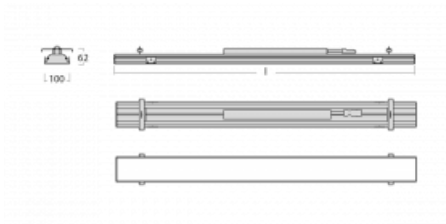

Luminaire

Rofo

250S-K0CI-20GGE/830, W

Technical drawing

Curve

Type of installation	Recessed
Light distribution	Direct
Luminaire shape	Linear
Colour of the luminaires	White
Material	Aluminium
Lifetime	L90/B50 60 000 hours
Warranty	60 months
Description of luminaires	Luminaire recessed
item description	Knauf; Adels connector
Dimensions	1200 mm × 100 mm × 62 mm
Light source	LED MODUL
Type of optical system	Microprisma
Luminous flux	2450 lm ± 10 %
Colour Temperature	3000 K warm white
Luminous efficacy	127 lm/W
MacAdam Light source	2
Colour rendering index	80
UGR max. X=4H Y=8H, $\rho=70,50,20$	19.1

Luminaire power input 19.3 W \pm 10 %

Connection of the luminaires Electronic ballast non-dimmable

Electrical voltage 220-240V

Frequency 50/60Hz

 **CE** IP 40