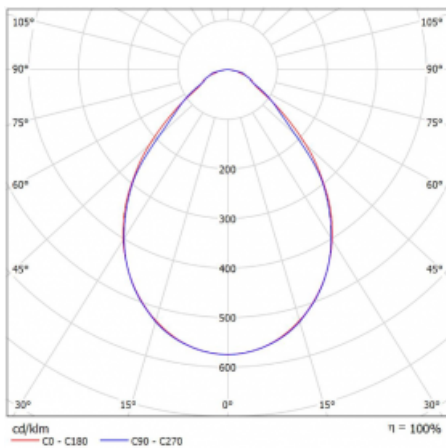

Luminaire

Rofo

250S-K0CI-20GGE/830, W

Technical drawing

Curve

Type of installation	Recessed
Light distribution	Direct
Luminaire shape	Linear
Colour of the luminaires	White
Material	Aluminium
Lifetime	L90/B50 60 000 hours
Warranty	5 years
Description of luminaires	Luminaire recessed
item description	Knauf; Adels connector
Dimensions	1200 mm × 100 mm × 62 mm
Light source	LED MODUL
Type of optical system	Microprisma
Luminous flux*	2450 lm
Colour Temperature	3000 K warm white
Luminous efficacy	127 lm/W
MacAdam Light source	2
Colour rendering index	80
UGR max. X=4H Y=8H, ρ=70,50,20	19.1