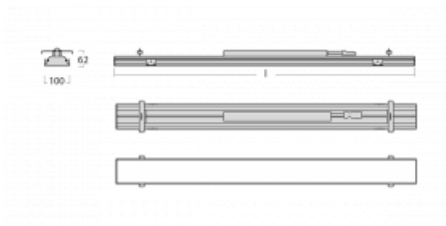

Luminaire

Rofo

250S-K0CI-20GGE/830, W

Technical drawing

Curve

Type of installation	Recessed
Light distribution	Direct
Luminaire shape	Linear
Colour of the luminaires	White
Material	Aluminium
Lifetime	L90/B50 60 000 hours
Warranty	5 years
Description of luminaires	Luminaire recessed
item description	Knauf; Adels connector
Dimensions	1200 mm × 100 mm × 62 mm
Light source	LED MODUL
Type of optical system	Microprisma
Luminous flux*	2450 lm
Colour Temperature	3000 K warm white
Luminous efficacy	127 lm/W
MacAdam Light source	2
Colour rendering index	80
UGR max. X=4H Y=8H, ρ=70,50,20	19.1

Luminaire power input*	19.3 W
Connection of the luminaires	ON/OFF
Electrical voltage	220-240V
Frequency	50/60Hz

  IP 40

*±10 %