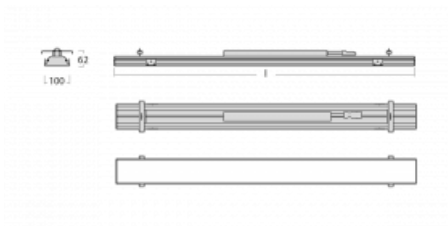

Luminaire

Rofo

250S-K0CI-20GGD/840, W

Technical drawing

Curve

Type of installation	Recessed
Light distribution	Direct
Luminaire shape	Linear
Colour of the luminaires	White
Material	Aluminium
Lifetime	L90/B50 60 000 hours
Warranty	5 years
Description of luminaires	Luminaire recessed
item description	Knauf; Adels connector
Dimensions	1200 mm × 100 mm × 62 mm
Light source	LED MODUL
Type of optical system	Microprisma
Luminous flux*	2450 lm
Colour Temperature	4000 K cool white
Luminous efficacy	132 lm/W
MacAdam Light source	2
Colour rendering index	80
UGR max. X=4H Y=8H, $\rho=70,50,20$	19.1

Luminaire power input*	18.5 W
Connection of the luminaires	DALI
Electrical voltage	220-240V
Frequency	50/60Hz

  IP 40

*±10 %