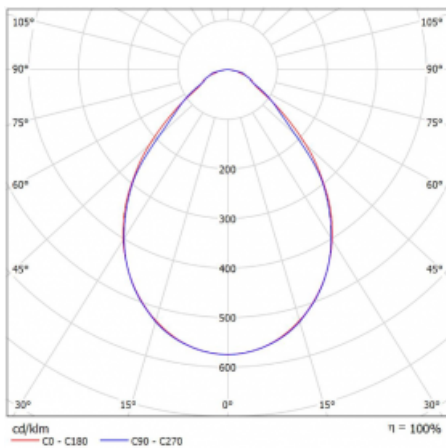

Luminaire

Rofo

250S-K0CI-20GGD/840, W

Technical drawing

Curve

Type of installation	Recessed
Light distribution	Direct
Luminaire shape	Linear
Colour of the luminaires	White
Material	Aluminium
Lifetime	L90/B50 60 000 hours
Warranty	60 months
Description of luminaires	Luminaire recessed
item description	Knauf; Adels connector
Dimensions	1200 mm × 100 mm × 62 mm
Light source	LED MODUL
Type of optical system	Microprisma
Luminous flux	2450 lm ± 10 %
Colour Temperature	4000 K cool white
Luminous efficacy	132 lm/W
MacAdam Light source	2
Colour rendering index	80
UGR max. X=4H Y=8H, ρ=70,50,20	19.1

Luminaire power input	18.5 W \pm 10 %
Connection of the luminaires	DALI dimmable
Electrical voltage	220-240V
Frequency	50/60Hz

 **CE** IP 40