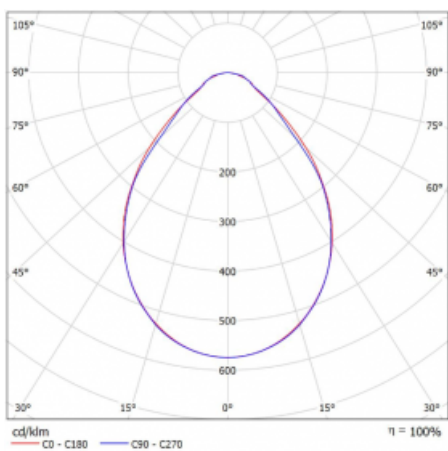

Luminaire

Rofo

250S-K0CI-20GGD/840, W

Technical drawing

Curve

Type of installation	Recessed
Light distribution	Direct
Luminaire shape	Linear
Colour of the luminaires	White
Material	Aluminium
Lifetime	L90/B50 60 000 hours
Warranty	5 years
Description of luminaires	Luminaire recessed
item description	Knauf; Adels connector
Dimensions	1200 mm × 100 mm × 62 mm
Light source	LED MODUL
Type of optical system	Microprisma
Luminous flux*	2450 lm
Colour Temperature	4000 K cool white
Luminous efficacy	132 lm/W
MacAdam Light source	2
Colour rendering index	80
UGR max. X=4H Y=8H, $\rho=70,50,20$	19.1

Luminaire power input*	18.5 W
Connection of the luminaires	DALI
Electrical voltage	220-240V
Frequency	50/60Hz

  IP 40

*±10 %