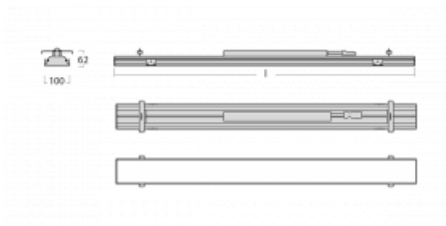

Luminaire

Rofo

250S-K0CI-20GGD/840, W

Technical drawing

Curve

Type of installation	Recessed
Light distribution	Direct
Luminaire shape	Linear
Colour of the luminaires	White
Material	Aluminium
Lifetime	L90/B50 60 000 hours
Warranty	60 months
Description of luminaires	Luminaire recessed
item description	Knauf; Adels connector
Dimensions	1200 mm × 100 mm × 62 mm
Light source	LED MODUL
Type of optical system	Microprisma
Luminous flux	2450 lm ± 10 %
Colour Temperature	4000 K cool white
Luminous efficacy	132 lm/W
MacAdam Light source	2
Colour rendering index	80
UGR max. X=4H Y=8H, ρ=70,50,20	19.1

Luminaire power input	18.5 W \pm 10 %
Connection of the luminaires	DALI dimmable
Electrical voltage	220-240V
Frequency	50/60Hz

 **CE** IP 40