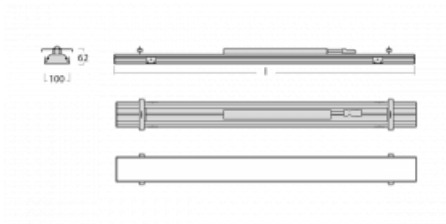

Luminaire

Rofo

250S-K0CI-20GGD/830, W

Technical drawing

Curve

Type of installation	Recessed
Light distribution	Direct
Luminaire shape	Linear
Colour of the luminaires	White
Material	Aluminium
Lifetime	L90/B50 60 000 hours
Warranty	60 months
Description of luminaires	Luminaire recessed
item description	Knauf; Adels connector
Dimensions	1200 mm × 100 mm × 62 mm
Light source	LED MODUL
Type of optical system	Microprisma
Luminous flux	2450 lm ± 10 %
Colour Temperature	3000 K warm white
Luminous efficacy	127 lm/W
MacAdam Light source	2
Colour rendering index	80
UGR max. X=4H Y=8H, ρ=70,50,20	19.1

Luminaire power input	19.3 W \pm 10 %
Connection of the luminaires	DALI dimmable
Electrical voltage	220-240V
Frequency	50/60Hz

 **CE** IP 40