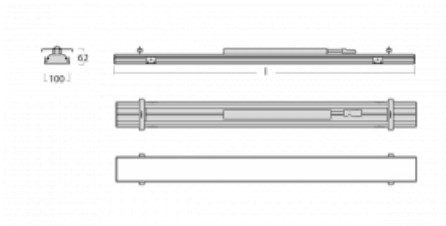

Luminaire

Rofo

250S-K0CI-20GGD/830, W

Technical drawing

Curve

Type of installation	Recessed
Light distribution	Direct
Luminaire shape	Linear
Colour of the luminaires	White
Material	Aluminium
Lifetime	L90/B50 60 000 hours
Warranty	5 years
Description of luminaires	Luminaire recessed
item description	Knauf; Adels connector
Dimensions	1200 mm × 100 mm × 62 mm
Light source	LED MODUL
Type of optical system	Microprisma
Luminous flux*	2450 lm
Colour Temperature	3000 K warm white
Luminous efficacy	127 lm/W
MacAdam Light source	2
Colour rendering index	80
UGR max. X=4H Y=8H, $\rho=70,50,20$	19.1

Luminaire power input* 19.3 W

Connection of the luminaires DALI

Electrical voltage 220-240V

Frequency 50/60Hz

  IP 40

*±10 %