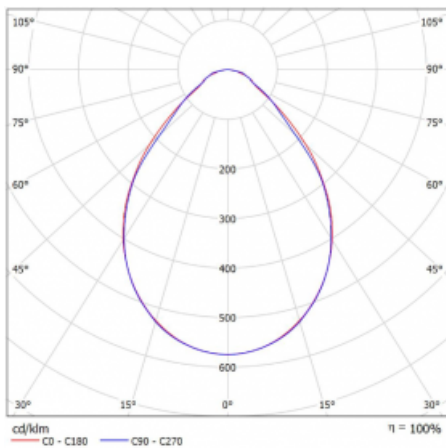

Luminaire

Rofo

250S-K0CI-20GGD/830, W

Technical drawing

Curve

Type of installation	Recessed
Light distribution	Direct
Luminaire shape	Linear
Colour of the luminaires	White
Material	Aluminium
Lifetime	L90/B50 60 000 hours
Warranty	60 months
Description of luminaires	Luminaire recessed
item description	Knauf; Adels connector
Dimensions	1200 mm × 100 mm × 62 mm
Light source	LED MODUL
Type of optical system	Microprisma
Luminous flux	2450 lm ± 10 %
Colour Temperature	3000 K warm white
Luminous efficacy	127 lm/W
MacAdam Light source	2
Colour rendering index	80
UGR max. X=4H Y=8H, ρ=70,50,20	19.1

Luminaire power input	19.3 W \pm 10 %
Connection of the luminaires	DALI dimmable
Electrical voltage	220-240V
Frequency	50/60Hz

 **CE** IP 40