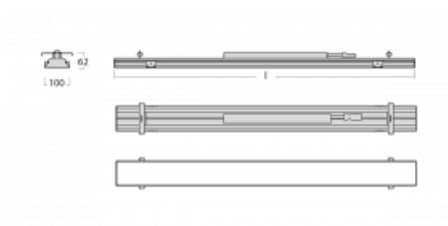

Luminaire

Rofo

250S-K0CI-20GEE/840, W

Type of installation	Recessed
Light distribution	Direct
Luminaire shape	Linear
Colour of the luminaires	White
Material	Aluminium
Lifetime	L90/B50 60 000 hours
Warranty	5 years
Description of luminaires	Luminaire recessed
item description	Knauf; Adels connector

Dimensions	1200 mm × 100 mm × 62 mm
Light source	LED MODUL

Technical drawing

Type of optical system	Microprisma
Luminous flux*	1660 lm
Colour Temperature	4000 K cool white
Luminous efficacy	137 lm/W
MacAdam Light source	2
Colour rendering index	80
UGR max. X=4H Y=8H, $\rho=70,50,20$	17.8

Curve

Luminaire power input*	12.1 W
Connection of the luminaires	ON/OFF
Electrical voltage	220-240V
Frequency	50/60Hz

  IP 40

*±10 %