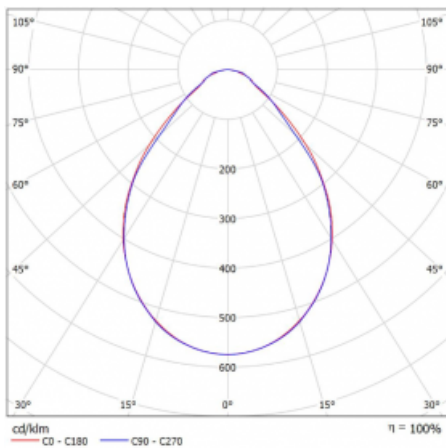

# Rofo

250S-KOCI-20GEE/840, W

**Technical drawing**

**Curve**

Type of installation	Recessed
Light distribution	Direct
Luminaire shape	Linear
Colour of the luminaires	White
Material	Aluminium
Lifetime	L90/B50 60 000 hours
Warranty	60 months
Description of luminaires	Luminaire recessed
item description	Knauf; Adels connector
Dimensions	1200 mm × 100 mm × 62 mm
Light source	LED MODUL
Type of optical system	Microprisma
Luminous flux	1660 lm ± 10 %
Colour Temperature	4000 K cool white
Luminous efficacy	137 lm/W
MacAdam Light source	2
Colour rendering index	80
UGR max. X=4H Y=8H, $\rho=70,50,20$	17.8