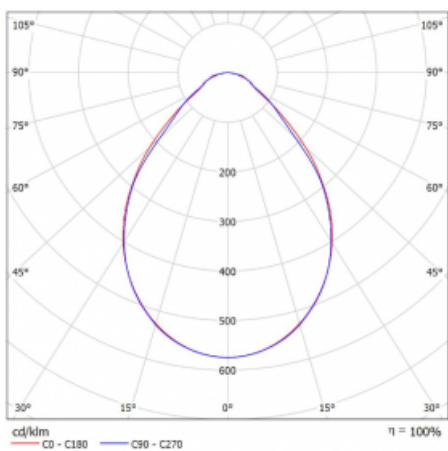

Luminaire

Rofo

250S-K0CI-20GEE/840, W

Type of installation	Recessed
Light distribution	Direct
Luminaire shape	Linear
Colour of the luminaires	White
Material	Aluminium
Lifetime	L90/B50 60 000 hours
Warranty	5 years
Description of luminaires	Luminaire recessed
item description	Knauf; Adels connector

Dimensions	1200 mm × 100 mm × 62 mm
Light source	LED MODUL

Technical drawing

Type of optical system	Microprisma
Luminous flux*	1660 lm
Colour Temperature	4000 K cool white
Luminous efficacy	137 lm/W
MacAdam Light source	2
Colour rendering index	80
UGR max. X=4H Y=8H, $\rho=70,50,20$	17.8

Curve

Luminaire power input*	12.1 W
Connection of the luminaires	ON/OFF
Electrical voltage	220-240V
Frequency	50/60Hz

  IP 40

*±10 %