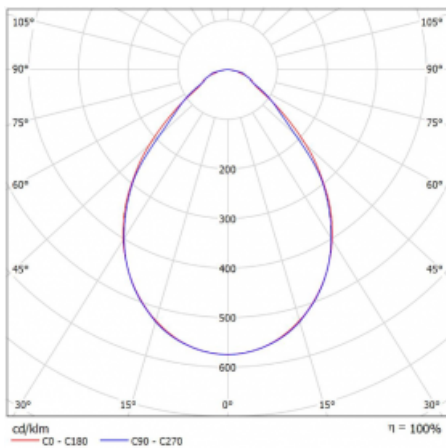

Luminaire

Rofo

250S-KOCI-20GEE/830, W

Type of installation	Recessed
Light distribution	Direct
Luminaire shape	Linear
Colour of the luminaires	White
Material	Aluminium
Lifetime	L90/B50 60 000 hours
Warranty	60 months
Description of luminaires	Luminaire recessed
item description	Knauf; Adels connector

Dimensions	1200 mm × 100 mm × 62 mm
Light source	LED MODUL

Technical drawing

Type of optical system	Microprisma
Luminous flux	1640 lm ± 10 %
Colour Temperature	3000 K warm white
Luminous efficacy	131 lm/W
MacAdam Light source	2

Curve

Colour rendering index	80
UGR max. X=4H Y=8H, ρ=70,50,20	17.7

Luminaire power input 12.5 W \pm 10 %

Connection of the luminaires Electronic ballast non-dimmable

Electrical voltage 220-240V

Frequency 50/60Hz