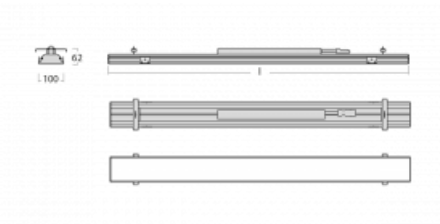

Luminaire

Rofo

250S-KOCI-20GEE/830, W

Type of installation	Recessed
Light distribution	Direct
Luminaire shape	Linear
Colour of the luminaires	White
Material	Aluminium
Lifetime	L90/B50 60 000 hours
Warranty	60 months
Description of luminaires	Luminaire recessed
item description	Knauf; Adels connector

Dimensions	1200 mm × 100 mm × 62 mm
Light source	LED MODUL

Technical drawing

Type of optical system	Microprisma
Luminous flux	1640 lm ± 10 %
Colour Temperature	3000 K warm white
Luminous efficacy	131 lm/W
MacAdam Light source	2