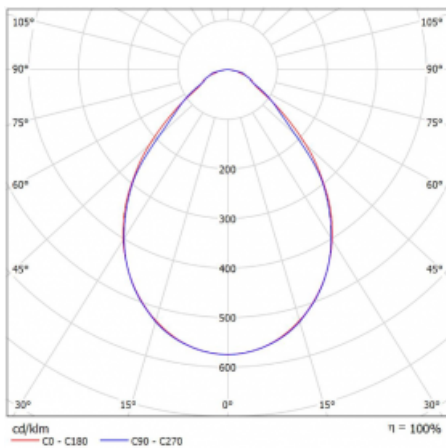

# Rofo

250S-KOCI-20GEE/830, W

**Technical drawing**

**Curve**

Type of installation	Recessed
Light distribution	Direct
Luminaire shape	Linear
Colour of the luminaires	White
Material	Aluminium
Lifetime	L90/B50 60 000 hours
Warranty	5 years
Description of luminaires	Luminaire recessed
item description	Knauf; Adels connector
Dimensions	1200 mm × 100 mm × 62 mm
Light source	LED MODUL
Type of optical system	Microprisma
Luminous flux*	1640 lm
Colour Temperature	3000 K warm white
Luminous efficacy	131 lm/W
MacAdam Light source	2
Colour rendering index	80
UGR max. X=4H Y=8H, $\rho=70,50,20$	17.7