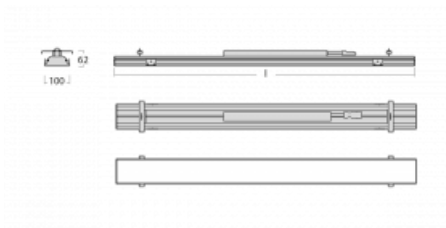

# Rofo

250S-KOCI-20GEE/830, W

**Technical drawing**

**Curve**

Type of installation	Recessed
Light distribution	Direct
Luminaire shape	Linear
Colour of the luminaires	White
Material	Aluminium
Lifetime	L90/B50 60 000 hours
Warranty	5 years
Description of luminaires	Luminaire recessed
item description	Knauf; Adels connector
Dimensions	1200 mm × 100 mm × 62 mm
Light source	LED MODUL
Type of optical system	Microprisma
Luminous flux*	1640 lm
Colour Temperature	3000 K warm white
Luminous efficacy	131 lm/W
MacAdam Light source	2
Colour rendering index	80
UGR max. X=4H Y=8H, $\rho=70,50,20$	17.7