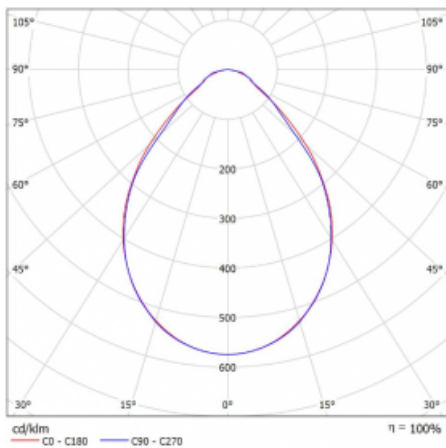

Luminaire

Rofo

250S-K0CI-20GED/840, W

Type of installation	Recessed
Light distribution	Direct
Luminaire shape	Linear
Colour of the luminaires	White
Material	Aluminium
Lifetime	L90/B50 60 000 hours
Warranty	60 months
Description of luminaires	Luminaire recessed
item description	Knauf; Adels connector

Dimensions	1200 mm × 100 mm × 62 mm
Light source	LED MODUL

Technical drawing

Type of optical system	Microprisma
Luminous flux	1660 lm ± 10 %
Colour Temperature	4000 K cool white
Luminous efficacy	137 lm/W
MacAdam Light source	2

Curve

Colour rendering index	80
UGR max. X=4H Y=8H, ρ=70,50,20	17.8

Luminaire power input 12.1 W \pm 10 %

Connection of the luminaires DALI dimmable

Electrical voltage 220-240V

Frequency 50/60Hz

 **CE** IP 40