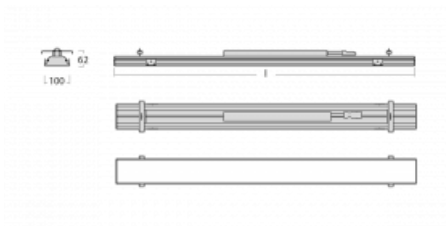

Luminaire

Rofo

250S-K0CI-20GED/840, W

Type of installation	Recessed
Light distribution	Direct
Luminaire shape	Linear
Colour of the luminaires	White
Material	Aluminium
Lifetime	L90/B50 60 000 hours
Warranty	60 months
Description of luminaires	Luminaire recessed
item description	Knauf; Adels connector

Dimensions	1200 mm × 100 mm × 62 mm
Light source	LED MODUL

Technical drawing

Type of optical system	Microprisma
Luminous flux	1660 lm ± 10 %
Colour Temperature	4000 K cool white
Luminous efficacy	137 lm/W
MacAdam Light source	2

Curve

Colour rendering index	80
UGR max. X=4H Y=8H, ρ=70,50,20	17.8

Luminaire power input 12.1 W \pm 10 %

Connection of the luminaires DALI dimmable

Electrical voltage 220-240V

Frequency 50/60Hz

 **CE** IP 40