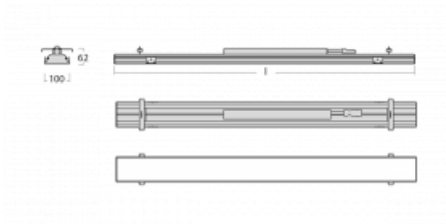

# Rofo

250S-KOCI-20GED/830, W

Type of installation	Recessed
Light distribution	Direct
Luminaire shape	Linear
Colour of the luminaires	White
Material	Aluminium
Lifetime	L90/B50 60 000 hours
Warranty	60 months
Description of luminaires	Luminaire recessed
item description	Knauf; Adels connector

Dimensions	1200 mm × 100 mm × 62 mm
Light source	LED MODUL

**Technical drawing**

Type of optical system	Microprisma
Luminous flux	1640 lm ± 10 %
Colour Temperature	3000 K warm white
Luminous efficacy	131 lm/W
MacAdam Light source	2
Colour rendering index	80
UGR max. X=4H Y=8H, ρ=70,50,20	17.7

**Curve**

Luminaire power input	12.5 W $\pm$ 10 %
Connection of the luminaires	DALI dimmable
Electrical voltage	220-240V
Frequency	50/60Hz

 **CE** IP 40