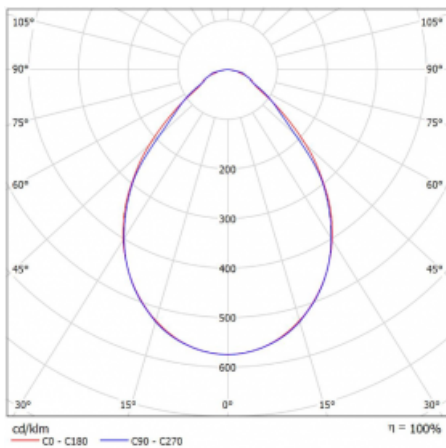

Luminaire

Rofo

250S-KOCI-20GED/830, W

Type of installation	Recessed
Light distribution	Direct
Luminaire shape	Linear
Colour of the luminaires	White
Material	Aluminium
Lifetime	L90/B50 60 000 hours
Warranty	60 months
Description of luminaires	Luminaire recessed
item description	Knauf; Adels connector

Dimensions	1200 mm × 100 mm × 62 mm
Light source	LED MODUL

Technical drawing

Type of optical system	Microprisma
Luminous flux	1640 lm ± 10 %
Colour Temperature	3000 K warm white
Luminous efficacy	131 lm/W
MacAdam Light source	2
Colour rendering index	80
UGR max. X=4H Y=8H, ρ=70,50,20	17.7

Curve