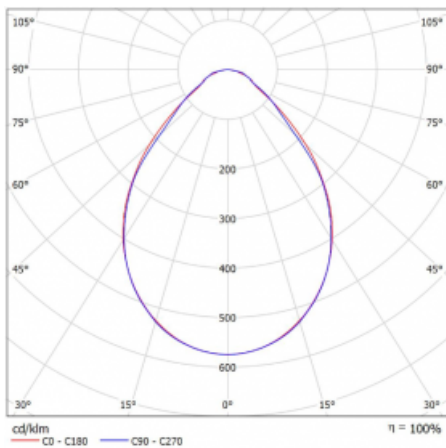

# Rofo

250S-KOCI-20GED/830, W

**Technical drawing**

**Curve**

Type of installation	Recessed
Light distribution	Direct
Luminaire shape	Linear
Colour of the luminaires	White
Material	Aluminium
Lifetime	L90/B50 60 000 hours
Warranty	5 years
Description of luminaires	Luminaire recessed
item description	Knauf; Adels connector
Dimensions	1200 mm × 100 mm × 62 mm
Light source	LED MODUL
Type of optical system	Microprisma
Luminous flux*	1640 lm
Colour Temperature	3000 K warm white
Luminous efficacy	131 lm/W
MacAdam Light source	2
Colour rendering index	80
UGR max. X=4H Y=8H, $\rho=70,50,20$	17.7