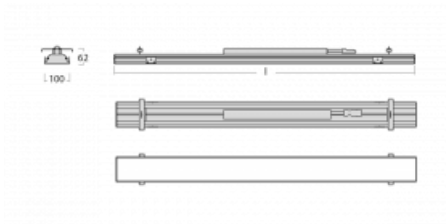

# Rofo

250S-KOCI-20GED/830, W

**Technical drawing**

**Curve**

Type of installation	Recessed
Light distribution	Direct
Luminaire shape	Linear
Colour of the luminaires	White
Material	Aluminium
Lifetime	L90/B50 60 000 hours
Warranty	5 years
Description of luminaires	Luminaire recessed
item description	Knauf; Adels connector
Dimensions	1200 mm × 100 mm × 62 mm
Light source	LED MODUL
Type of optical system	Microprisma
Luminous flux*	1640 lm
Colour Temperature	3000 K warm white
Luminous efficacy	131 lm/W
MacAdam Light source	2
Colour rendering index	80
UGR max. X=4H Y=8H, $\rho=70,50,20$	17.7