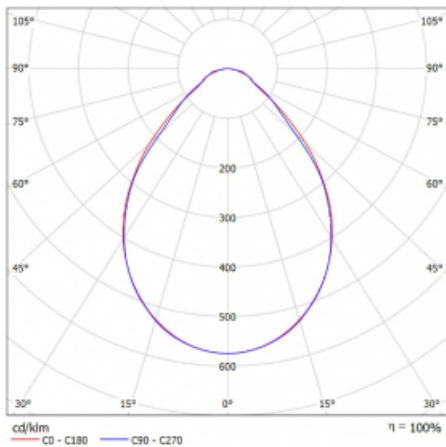

# Rofo

250S-KOCI-11GGE/840, W

Type of installation	Recessed
Light distribution	Direct
Luminaire shape	Linear
Colour of the luminaires	White
Material	Aluminium
Lifetime	L90/B50 60 000 hours
Warranty	5 years
Description of luminaires	Luminaire recessed
item description	Initial/Final profile; Knauf; Adels connector
Dimensions	600 mm × 100 mm × 62 mm
Light source	LED MODUL

**Curve**

Type of optical system	Microprisma
Luminous flux*	1220 lm
Colour Temperature	4000 K cool white
Luminous efficacy	131 lm/W
MacAdam Light source	2
Colour rendering index	80
UGR max. X=4H Y=8H, ρ=70,50,20	19.1