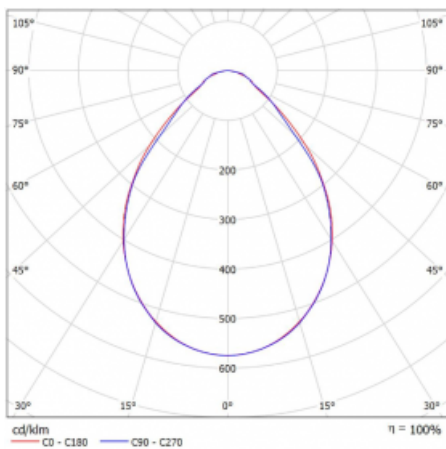

# Rofo

250S-K0CI-11GGE/840, W

**Curve**

Type of installation	Recessed
Light distribution	Direct
Luminaire shape	Linear
Colour of the luminaires	White
Material	Aluminium
Lifetime	L90/B50 60 000 hours
Warranty	60 months
Description of luminaires	Luminaire recessed
item description	Initial/Final profile; Knauf; Adels connector
Dimensions	600 mm × 100 mm × 62 mm
Light source	LED MODUL
Type of optical system	Microprisma
Luminous flux	1220 lm ± 10 %
Colour Temperature	4000 K cool white
Luminous efficacy	131 lm/W
MacAdam Light source	2
Colour rendering index	80
UGR max. X=4H Y=8H, ρ=70,50,20	19.1