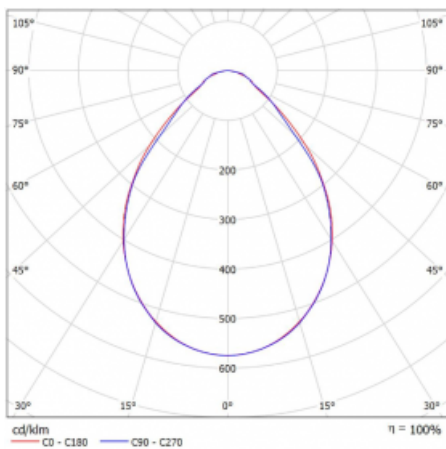

Luminaire

Rofo

250S-K0CI-11GGE/830, W

Curve

Type of installation	Recessed
Light distribution	Direct
Luminaire shape	Linear
Colour of the luminaires	White
Material	Aluminium
Lifetime	L90/B50 60 000 hours
Warranty	60 months
Description of luminaires	Luminaire recessed
item description	Initial/Final profile; Knauf; Adels connector
Dimensions	600 mm × 100 mm × 62 mm
Light source	LED MODUL
Type of optical system	Microprisma
Luminous flux	1220 lm ± 10 %
Colour Temperature	3000 K warm white
Luminous efficacy	126 lm/W
MacAdam Light source	2
Colour rendering index	80
UGR max. X=4H Y=8H, ρ=70,50,20	19.1