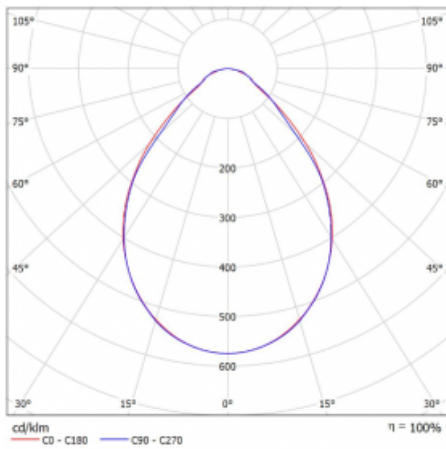

# Rofo

250S-K0CI-11GGE/830, W

**Curve**

Type of installation	Recessed
Light distribution	Direct
Luminaire shape	Linear
Colour of the luminaires	White
Material	Aluminium
Lifetime	L90/B50 60 000 hours
Warranty	5 years
Description of luminaires	Luminaire recessed
item description	Initial/Final profile; Knauf; Adels connector
Dimensions	600 mm × 100 mm × 62 mm
Light source	LED MODUL
Type of optical system	Microprisma
Luminous flux*	1220 lm
Colour Temperature	3000 K warm white
Luminous efficacy	126 lm/W
MacAdam Light source	2
Colour rendering index	80
UGR max. X=4H Y=8H, ρ=70,50,20	19.1