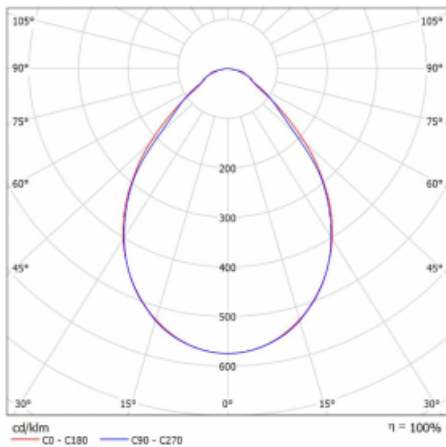

Luminaire

Rofo

250S-K0CI-11GGD/840, W

Curve

Type of installation	Recessed
Light distribution	Direct
Luminaire shape	Linear
Colour of the luminaires	White
Material	Aluminium
Lifetime	L90/B50 60 000 hours
Warranty	60 months
Description of luminaires	Luminaire recessed
item description	Initial/Final profile; Knauf; Adels connector
Dimensions	600 mm × 100 mm × 62 mm
Light source	LED MODUL
Type of optical system	Microprisma
Luminous flux	1220 lm ± 10 %
Colour Temperature	4000 K cool white
Luminous efficacy	131 lm/W
MacAdam Light source	2
Colour rendering index	80
UGR max. X=4H Y=8H, ρ=70,50,20	19.1

Luminaire power input 9.3 W \pm 10 %

Connection of the luminaires DALI dimmable

Electrical voltage 220-240V

Frequency 50/60Hz

 **CE** IP 40