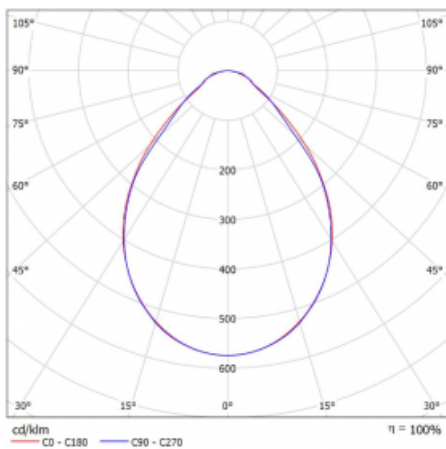

Luminaire

Rofo

250S-K0CI-11GGD/840, W

Curve

Type of installation	Recessed
Light distribution	Direct
Luminaire shape	Linear
Colour of the luminaires	White
Material	Aluminium
Lifetime	L90/B50 60 000 hours
Warranty	5 years
Description of luminaires	Luminaire recessed
item description	Initial/Final profile; Knauf; Adels connector
Dimensions	600 mm × 100 mm × 62 mm
Light source	LED MODUL
Type of optical system	Microprisma
Luminous flux*	1220 lm
Colour Temperature	4000 K cool white
Luminous efficacy	131 lm/W
MacAdam Light source	2
Colour rendering index	80
UGR max. X=4H Y=8H, ρ=70,50,20	19.1