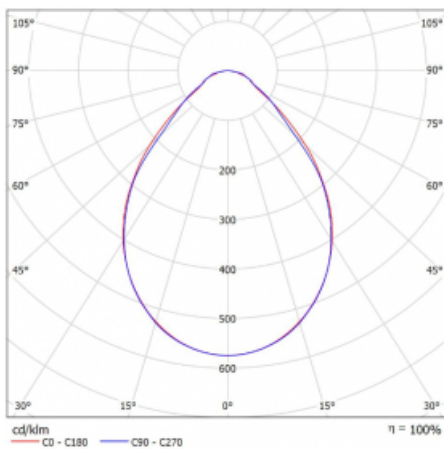

Luminaire

Rofo

250S-K0CI-11GGD/830, W

Type of installation	Recessed
Light distribution	Direct
Luminaire shape	Linear
Colour of the luminaires	White
Material	Aluminium
Lifetime	L90/B50 60 000 hours
Warranty	5 years
Description of luminaires	Luminaire recessed
item description	Initial/Final profile; Knauf; Adels connector
Dimensions	600 mm × 100 mm × 62 mm
Light source	LED MODUL

Curve

Type of optical system	Microprisma
Luminous flux*	1220 lm
Colour Temperature	3000 K warm white
Luminous efficacy	126 lm/W
MacAdam Light source	2
Colour rendering index	80
UGR max. X=4H Y=8H, ρ=70,50,20	19.1