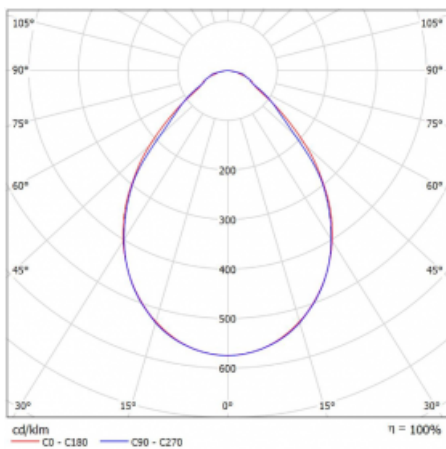

Luminaire

Rofo

250S-K0CI-11GEE/840, W

Curve

Type of installation	Recessed
Light distribution	Direct
Luminaire shape	Linear
Colour of the luminaires	White
Material	Aluminium
Lifetime	L90/B50 60 000 hours
Warranty	5 years
Description of luminaires	Luminaire recessed
item description	Initial/Final profile; Knauf; Adels connector
Dimensions	600 mm × 100 mm × 62 mm
Light source	LED MODUL
Type of optical system	Microprisma
Luminous flux*	830 lm
Colour Temperature	4000 K cool white
Luminous efficacy	136 lm/W
MacAdam Light source	2
Colour rendering index	80
UGR max. X=4H Y=8H, ρ=70,50,20	17.8