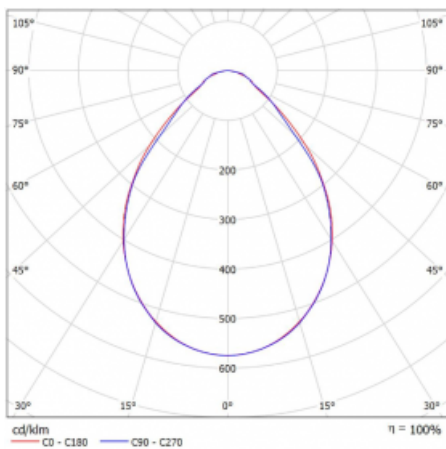

Luminaire

Rofo

250S-K0CI-11GEE/840, W

Curve

Type of installation	Recessed
Light distribution	Direct
Luminaire shape	Linear
Colour of the luminaires	White
Material	Aluminium
Lifetime	L90/B50 60 000 hours
Warranty	60 months
Description of luminaires	Luminaire recessed
item description	Initial/Final profile; Knauf; Adels connector
Dimensions	600 mm × 100 mm × 62 mm
Light source	LED MODUL
Type of optical system	Microprisma
Luminous flux	830 lm ± 10 %
Colour Temperature	4000 K cool white
Luminous efficacy	136 lm/W
MacAdam Light source	2
Colour rendering index	80
UGR max. X=4H Y=8H, ρ=70,50,20	17.8