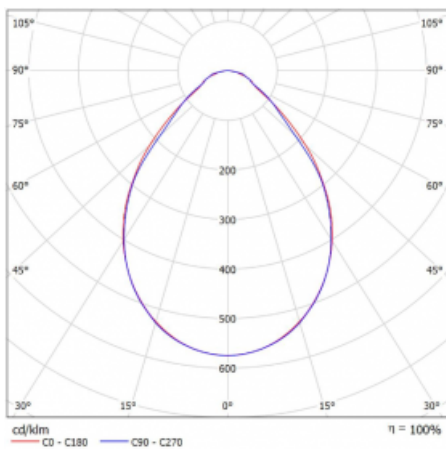

Luminaire

Rofo

250S-K0CI-11GEE/830, W

Curve

Type of installation	Recessed
Light distribution	Direct
Luminaire shape	Linear
Colour of the luminaires	White
Material	Aluminium
Lifetime	L90/B50 60 000 hours
Warranty	5 years
Description of luminaires	Luminaire recessed
item description	Initial/Final profile; Knauf; Adels connector
Dimensions	600 mm × 100 mm × 62 mm
Light source	LED MODUL
Type of optical system	Microprisma
Luminous flux*	820 lm
Colour Temperature	3000 K warm white
Luminous efficacy	132 lm/W
MacAdam Light source	2
Colour rendering index	80
UGR max. X=4H Y=8H, $\rho=70,50,20$	17.7