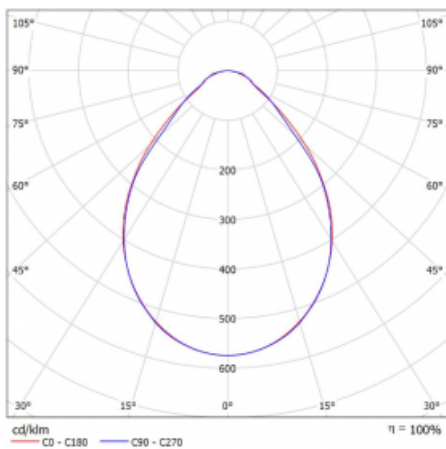

# Rofo

250S-K0CI-11GEE/830, W

**Curve**

Type of installation	Recessed
Light distribution	Direct
Luminaire shape	Linear
Colour of the luminaires	White
Material	Aluminium
Lifetime	L90/B50 60 000 hours
Warranty	60 months
Description of luminaires	Luminaire recessed
item description	Initial/Final profile; Knauf; Adels connector
Dimensions	600 mm × 100 mm × 62 mm
Light source	LED MODUL
Type of optical system	Microprisma
Luminous flux	820 lm ± 10 %
Colour Temperature	3000 K warm white
Luminous efficacy	132 lm/W
MacAdam Light source	2
Colour rendering index	80
UGR max. X=4H Y=8H, $\rho=70,50,20$	17.7