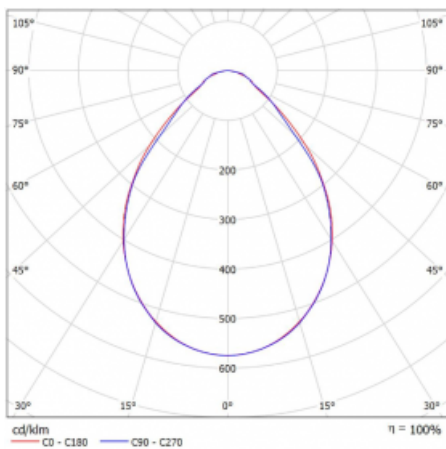

Luminaire

Rofo

250S-K0CI-11GED/830, W

Curve

Type of installation	Recessed
Light distribution	Direct
Luminaire shape	Linear
Colour of the luminaires	White
Material	Aluminium
Lifetime	L90/B50 60 000 hours
Warranty	5 years
Description of luminaires	Luminaire recessed
item description	Initial/Final profile; Knauf; Adels connector
Dimensions	600 mm × 100 mm × 62 mm
Light source	LED MODUL
Type of optical system	Microprisma
Luminous flux*	820 lm
Colour Temperature	3000 K warm white
Luminous efficacy	132 lm/W
MacAdam Light source	2
Colour rendering index	80
UGR max. X=4H Y=8H, $\rho=70,50,20$	17.7