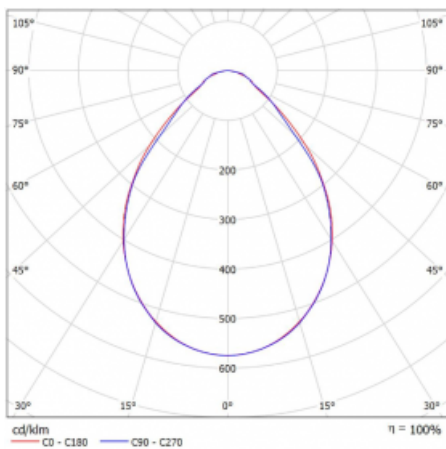

Curve

Type of installation	Recessed
Light distribution	Direct
Luminaire shape	Linear
Colour of the luminaires	White
Material	Aluminium
Lifetime	L90/B50 60 000 hours
Warranty	5 years
Description of luminaires	Luminaire recessed
item description	Initial/Final profile; Knauf; Adels connector
Dimensions	600 mm × 100 mm × 62 mm
Light source	LED MODUL
Type of optical system	Microprisma
Luminous flux*	820 lm
Colour Temperature	3000 K warm white
Luminous efficacy	132 lm/W
MacAdam Light source	2
Colour rendering index	80
UGR max. X=4H Y=8H, $\rho=70,50,20$	17.7