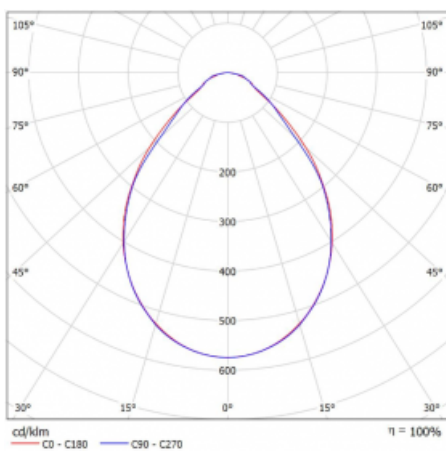

# Rofo

250S-K0CI-10GGE/840, W

**Technical drawing**

**Curve**

Type of installation	Recessed
Light distribution	Direct
Luminaire shape	Linear
Colour of the luminaires	White
Material	Aluminium
Lifetime	L90/B50 60 000 hours
Warranty	5 years
Description of luminaires	Luminaire recessed
item description	Knauf; Adels connector
Dimensions	600 mm × 100 mm × 62 mm
Light source	LED MODUL
Type of optical system	Microprisma
Luminous flux*	1220 lm
Colour Temperature	4000 K cool white
Luminous efficacy	131 lm/W
MacAdam Light source	2
Colour rendering index	80
UGR max. X=4H Y=8H, $\rho=70,50,20$	19.1