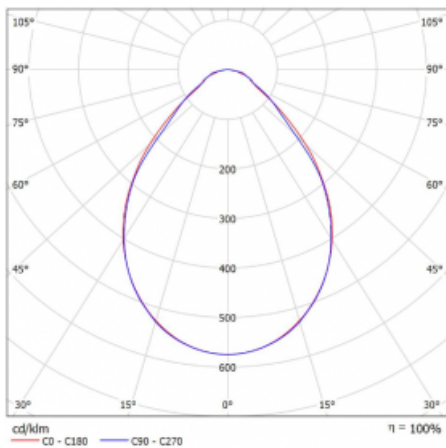

Luminaire

Rofo

250S-K0CI-10GGE/830, W

Type of installation	Recessed
Light distribution	Direct
Luminaire shape	Linear
Colour of the luminaires	White
Material	Aluminium
Lifetime	L90/B50 60 000 hours
Warranty	5 years
Description of luminaires	Luminaire recessed
item description	Knauf; Adels connector

Dimensions	600 mm × 100 mm × 62 mm
Light source	LED MODUL

Technical drawing

Type of optical system	Microprisma
Luminous flux*	1220 lm
Colour Temperature	3000 K warm white
Luminous efficacy	126 lm/W
MacAdam Light source	2
Colour rendering index	80
UGR max. X=4H Y=8H, $\rho=70,50,20$	19.1

Curve

Luminaire power input*	9.7 W
Connection of the luminaires	ON/OFF
Electrical voltage	220-240V
Frequency	50/60Hz

  IP 40

*±10 %