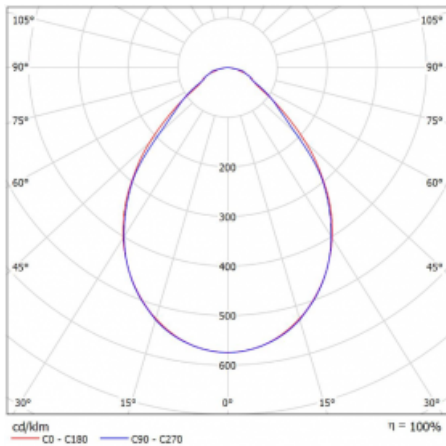

# Rofo

250S-K0CI-10GGE/830, W

**Technical drawing**

**Curve**

Type of installation	Recessed
Light distribution	Direct
Luminaire shape	Linear
Colour of the luminaires	White
Material	Aluminium
Lifetime	L90/B50 60 000 hours
Warranty	60 months
Description of luminaires	Luminaire recessed
item description	Knauf; Adels connector
Dimensions	600 mm × 100 mm × 62 mm
Light source	LED MODUL
Type of optical system	Microprisma
Luminous flux	1220 lm ± 10 %
Colour Temperature	3000 K warm white
Luminous efficacy	126 lm/W
MacAdam Light source	2
Colour rendering index	80
UGR max. X=4H Y=8H, ρ=70,50,20	19.1