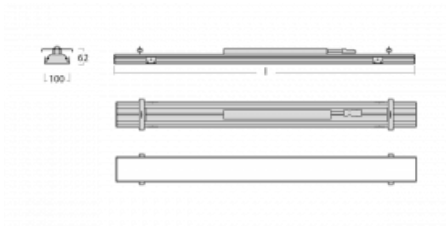

# Rofo

250S-K0CI-10GGE/830, W

**Technical drawing**

**Curve**

Type of installation	Recessed
Light distribution	Direct
Luminaire shape	Linear
Colour of the luminaires	White
Material	Aluminium
Lifetime	L90/B50 60 000 hours
Warranty	60 months
Description of luminaires	Luminaire recessed
item description	Knauf; Adels connector
Dimensions	600 mm × 100 mm × 62 mm
Light source	LED MODUL
Type of optical system	Microprisma
Luminous flux	1220 lm ± 10 %
Colour Temperature	3000 K warm white
Luminous efficacy	126 lm/W
MacAdam Light source	2
Colour rendering index	80
UGR max. X=4H Y=8H, ρ=70,50,20	19.1