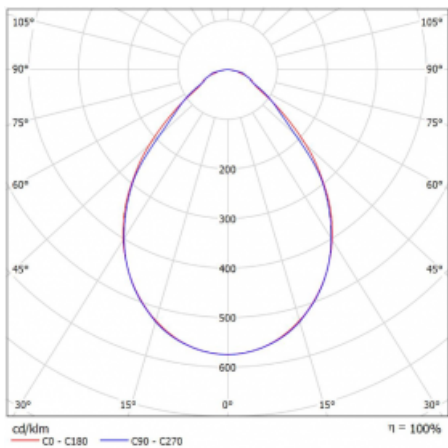

Luminaire

Rofo

250S-K0CI-10GGD/840, W

Technical drawing

Curve

Type of installation	Recessed
Light distribution	Direct
Luminaire shape	Linear
Colour of the luminaires	White
Material	Aluminium
Lifetime	L90/B50 60 000 hours
Warranty	5 years
Description of luminaires	Luminaire recessed
item description	Knauf; Adels connector
Dimensions	600 mm × 100 mm × 62 mm
Light source	LED MODUL
Type of optical system	Microprisma
Luminous flux*	1220 lm
Colour Temperature	4000 K cool white
Luminous efficacy	131 lm/W
MacAdam Light source	2
Colour rendering index	80
UGR max. X=4H Y=8H, $\rho=70,50,20$	19.1

Luminaire power input*	9.3 W
Connection of the luminaires	DALI
Electrical voltage	220-240V
Frequency	50/60Hz

  IP 40

*±10 %