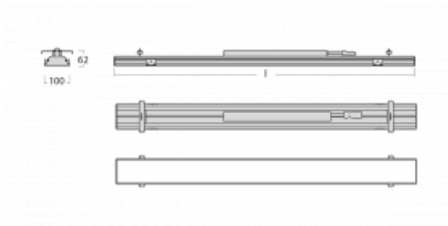

Luminaire

Rofo

250S-K0CI-10GGD/840, W

Technical drawing

Curve

Type of installation	Recessed
Light distribution	Direct
Luminaire shape	Linear
Colour of the luminaires	White
Material	Aluminium
Lifetime	L90/B50 60 000 hours
Warranty	5 years
Description of luminaires	Luminaire recessed
item description	Knauf; Adels connector
Dimensions	600 mm × 100 mm × 62 mm
Light source	LED MODUL
Type of optical system	Microprisma
Luminous flux*	1220 lm
Colour Temperature	4000 K cool white
Luminous efficacy	131 lm/W
MacAdam Light source	2
Colour rendering index	80
UGR max. X=4H Y=8H, $\rho=70,50,20$	19.1

Luminaire power input*	9.3 W
Connection of the luminaires	DALI
Electrical voltage	220-240V
Frequency	50/60Hz

  IP 40

*±10 %