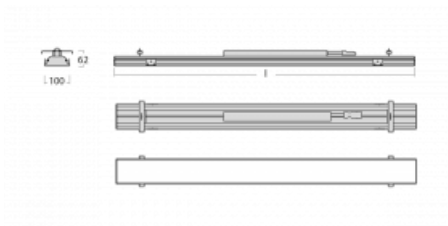

Luminaire

Rofo

250S-K0CI-10GGD/830, W

Technical drawing

Curve

Type of installation	Recessed
Light distribution	Direct
Luminaire shape	Linear
Colour of the luminaires	White
Material	Aluminium
Lifetime	L90/B50 60 000 hours
Warranty	5 years
Description of luminaires	Luminaire recessed
item description	Knauf; Adels connector
Dimensions	600 mm × 100 mm × 62 mm
Light source	LED MODUL
Type of optical system	Microprisma
Luminous flux*	1220 lm
Colour Temperature	3000 K warm white
Luminous efficacy	126 lm/W
MacAdam Light source	2
Colour rendering index	80
UGR max. X=4H Y=8H, $\rho=70,50,20$	19.1

Luminaire power input*	9.7 W
Connection of the luminaires	DALI
Electrical voltage	220-240V
Frequency	50/60Hz

  IP 40

*±10 %