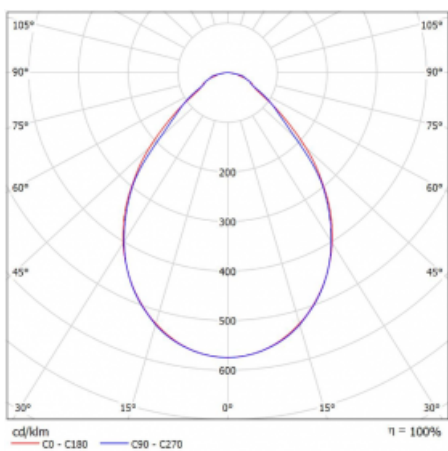

Luminaire

Rofo

250S-K0CI-10GGD/830, W

Technical drawing

Curve

Type of installation	Recessed
Light distribution	Direct
Luminaire shape	Linear
Colour of the luminaires	White
Material	Aluminium
Lifetime	L90/B50 60 000 hours
Warranty	5 years
Description of luminaires	Luminaire recessed
item description	Knauf; Adels connector
Dimensions	600 mm × 100 mm × 62 mm
Light source	LED MODUL
Type of optical system	Microprisma
Luminous flux*	1220 lm
Colour Temperature	3000 K warm white
Luminous efficacy	126 lm/W
MacAdam Light source	2
Colour rendering index	80
UGR max. X=4H Y=8H, $\rho=70,50,20$	19.1

Luminaire power input*	9.7 W
Connection of the luminaires	DALI
Electrical voltage	220-240V
Frequency	50/60Hz

  IP 40

*±10 %