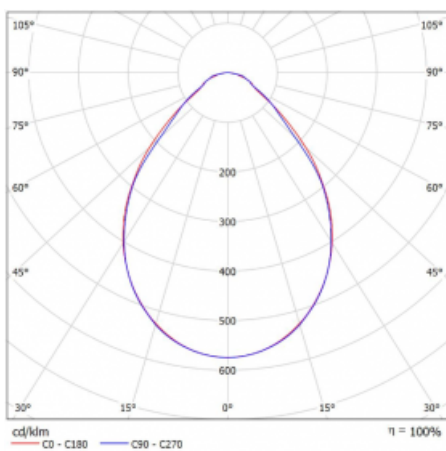

Luminaire

Rofo

250S-K0CI-10GEE/830, W

Type of installation	Recessed
Light distribution	Direct
Luminaire shape	Linear
Colour of the luminaires	White
Material	Aluminium
Lifetime	L90/B50 60 000 hours
Warranty	5 years
Description of luminaires	Luminaire recessed
item description	Knauf; Adels connector
Dimensions	600 mm × 100 mm × 62 mm
Light source	LED MODUL
Type of optical system	Microprisma
Luminous flux*	820 lm
Colour Temperature	3000 K warm white
Luminous efficacy	132 lm/W
MacAdam Light source	2
Colour rendering index	80
UGR max. X=4H Y=8H, $\rho=70,50,20$	17.7

Technical drawing

Curve

Luminaire power input*	6.2 W
Connection of the luminaires	ON/OFF
Electrical voltage	220-240V
Frequency	50/60Hz

  IP 40

*±10 %