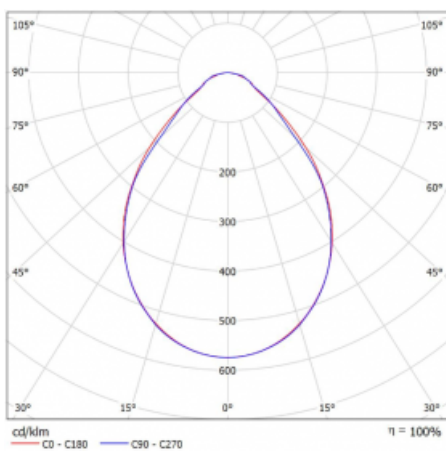

Luminaire

Rofo

250S-K0CI-10GEE/830, W

Type of installation	Recessed
Light distribution	Direct
Luminaire shape	Linear
Colour of the luminaires	White
Material	Aluminium
Lifetime	L90/B50 60 000 hours
Warranty	60 months
Description of luminaires	Luminaire recessed
item description	Knauf; Adels connector
Dimensions	600 mm × 100 mm × 62 mm
Light source	LED MODUL

Technical drawing

Type of optical system	Microprisma
Luminous flux	820 lm ± 10 %
Colour Temperature	3000 K warm white
Luminous efficacy	132 lm/W
MacAdam Light source	2
Colour rendering index	80
UGR max. X=4H Y=8H, $\rho=70,50,20$	17.7

Curve

Luminaire power input 6.2 W \pm 10 %

Connection of the luminaires Electronic ballast non-dimmable

Electrical voltage 220-240V

Frequency 50/60Hz

 **CE** IP 40