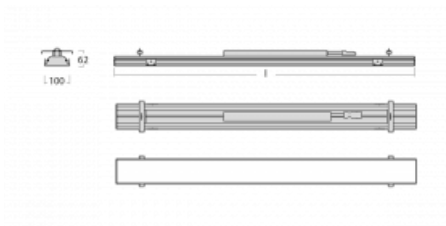

Luminaire

Rofo

250S-K0CI-10GEE/830, W

Type of installation	Recessed
Light distribution	Direct
Luminaire shape	Linear
Colour of the luminaires	White
Material	Aluminium
Lifetime	L90/B50 60 000 hours
Warranty	60 months
Description of luminaires	Luminaire recessed
item description	Knauf; Adels connector
Dimensions	600 mm × 100 mm × 62 mm
Light source	LED MODUL

Technical drawing

Type of optical system	Microprisma
Luminous flux	820 lm ± 10 %
Colour Temperature	3000 K warm white
Luminous efficacy	132 lm/W
MacAdam Light source	2
Colour rendering index	80
UGR max. X=4H Y=8H, $\rho=70,50,20$	17.7

Curve

Luminaire power input 6.2 W \pm 10 %

Connection of the luminaires Electronic ballast non-dimmable

Electrical voltage 220-240V

Frequency 50/60Hz

 **CE** IP 40