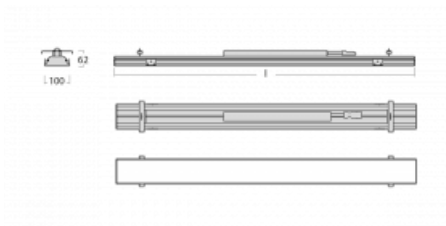

Luminaire

Rofo

250S-K0CI-10GEE/830, W

Type of installation	Recessed
Light distribution	Direct
Luminaire shape	Linear
Colour of the luminaires	White
Material	Aluminium
Lifetime	L90/B50 60 000 hours
Warranty	5 years
Description of luminaires	Luminaire recessed
item description	Knauf; Adels connector
Dimensions	600 mm × 100 mm × 62 mm
Light source	LED MODUL
Type of optical system	Microprisma
Luminous flux*	820 lm
Colour Temperature	3000 K warm white
Luminous efficacy	132 lm/W
MacAdam Light source	2
Colour rendering index	80
UGR max. X=4H Y=8H, $\rho=70,50,20$	17.7

Technical drawing

Curve

Luminaire power input*	6.2 W
Connection of the luminaires	ON/OFF
Electrical voltage	220-240V
Frequency	50/60Hz

  IP 40

*±10 %