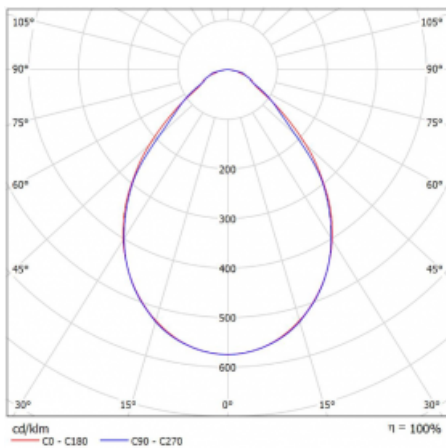

Luminaire

Rofo

250S-K0CI-10GED/840, W

Technical drawing

Curve

Type of installation	Recessed
Light distribution	Direct
Luminaire shape	Linear
Colour of the luminaires	White
Material	Aluminium
Lifetime	L90/B50 60 000 hours
Warranty	5 years
Description of luminaires	Luminaire recessed
item description	Knauf; Adels connector
Dimensions	600 mm × 100 mm × 62 mm
Light source	LED MODUL
Type of optical system	Microprisma
Luminous flux*	830 lm
Colour Temperature	4000 K cool white
Luminous efficacy	136 lm/W
MacAdam Light source	2
Colour rendering index	80
UGR max. X=4H Y=8H, $\rho=70,50,20$	17.8