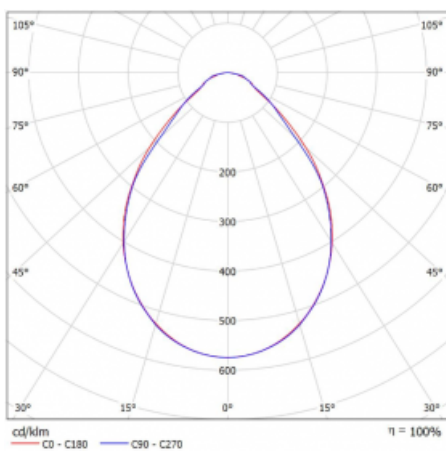

Luminaire

Rofo

250S-K0CI-10GED/840, W

Technical drawing

Curve

Type of installation	Recessed
Light distribution	Direct
Luminaire shape	Linear
Colour of the luminaires	White
Material	Aluminium
Lifetime	L90/B50 60 000 hours
Warranty	60 months
Description of luminaires	Luminaire recessed
item description	Knauf; Adels connector
Dimensions	600 mm × 100 mm × 62 mm
Light source	LED MODUL
Type of optical system	Microprisma
Luminous flux	830 lm ± 10 %
Colour Temperature	4000 K cool white
Luminous efficacy	136 lm/W
MacAdam Light source	2
Colour rendering index	80
UGR max. X=4H Y=8H, ρ=70,50,20	17.8