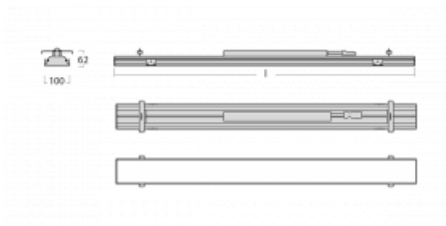

Luminaire

Rofo

250S-K0CI-10GED/840, W

Technical drawing

Curve

Type of installation	Recessed
Light distribution	Direct
Luminaire shape	Linear
Colour of the luminaires	White
Material	Aluminium
Lifetime	L90/B50 60 000 hours
Warranty	5 years
Description of luminaires	Luminaire recessed
item description	Knauf; Adels connector
Dimensions	600 mm × 100 mm × 62 mm
Light source	LED MODUL
Type of optical system	Microprisma
Luminous flux*	830 lm
Colour Temperature	4000 K cool white
Luminous efficacy	136 lm/W
MacAdam Light source	2
Colour rendering index	80
UGR max. X=4H Y=8H, $\rho=70,50,20$	17.8

Luminaire power input*	6.1 W
Connection of the luminaires	DALI
Electrical voltage	220-240V
Frequency	50/60Hz

  IP 40

*±10 %