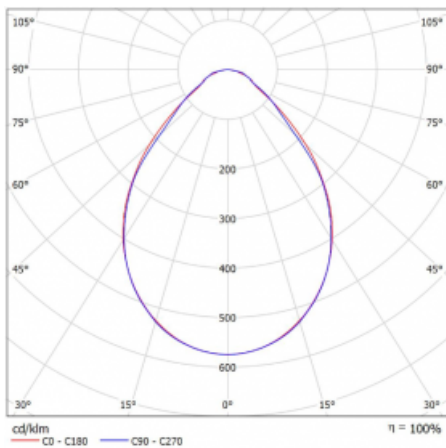

# Rofo

250S-K0CI-10GED/830, W

**Technical drawing**

**Curve**

Type of installation	Recessed
Light distribution	Direct
Luminaire shape	Linear
Colour of the luminaires	White
Material	Aluminium
Lifetime	L90/B50 60 000 hours
Warranty	5 years
Description of luminaires	Luminaire recessed
item description	Knauf; Adels connector
Dimensions	600 mm × 100 mm × 62 mm
Light source	LED MODUL
Type of optical system	Microprisma
Luminous flux*	820 lm
Colour Temperature	3000 K warm white
Luminous efficacy	132 lm/W
MacAdam Light source	2
Colour rendering index	80
UGR max. X=4H Y=8H, ρ=70,50,20	17.7