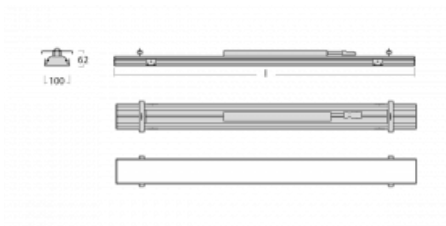

# Rofo

250S-K0CI-10GED/830, W

**Technical drawing**

**Curve**

Type of installation	Recessed
Light distribution	Direct
Luminaire shape	Linear
Colour of the luminaires	White
Material	Aluminium
Lifetime	L90/B50 60 000 hours
Warranty	5 years
Description of luminaires	Luminaire recessed
item description	Knauf; Adels connector
Dimensions	600 mm × 100 mm × 62 mm
Light source	LED MODUL
Type of optical system	Microprisma
Luminous flux*	820 lm
Colour Temperature	3000 K warm white
Luminous efficacy	132 lm/W
MacAdam Light source	2
Colour rendering index	80
UGR max. X=4H Y=8H, ρ=70,50,20	17.7