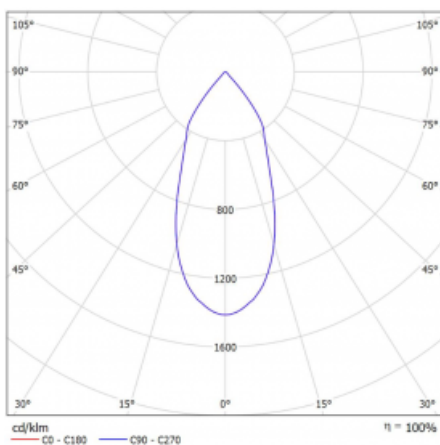

# Rofo

250S-K0CF-30GGE/940, W

Type of installation	Recessed
Light distribution	Direct
Luminaire shape	Linear
Colour of the luminaires	White
Material	Aluminium
Lifetime	L80/B20 50 000 hours
Warranty	60 months
Description of luminaires	Luminaire recessed
item description	Knauf; Adels connector

**Technical drawing**

**Curve**

Dimensions	600 mm × 100 mm × 62 mm
Light source	LED MODUL
Type of optical system	Reflector
Luminous flux	1750 lm ± 10 %
Colour Temperature	4000 K cool white
Luminous efficacy	88 lm/W
MacAdam Light source	3
Colour rendering index	90
Beam angle	45°