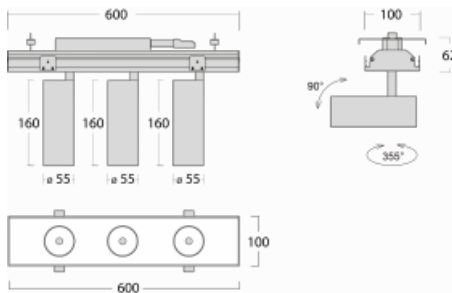

# Rofo

250S-K0CF-30GGE/940, W

Type of installation	Recessed
Light distribution	Direct
Luminaire shape	Linear
Colour of the luminaires	White
Material	Aluminium
Lifetime	L80/B20 50 000 hours
Warranty	60 months
Description of luminaires	Luminaire recessed
item description	Knauf; Adels connector

**Technical drawing**

**Curve**

Dimensions	600 mm × 100 mm × 62 mm
Light source	LED MODUL
Type of optical system	Reflector
Luminous flux	1750 lm ± 10 %
Colour Temperature	4000 K cool white
Luminous efficacy	88 lm/W
MacAdam Light source	3
Colour rendering index	90
Beam angle	45°