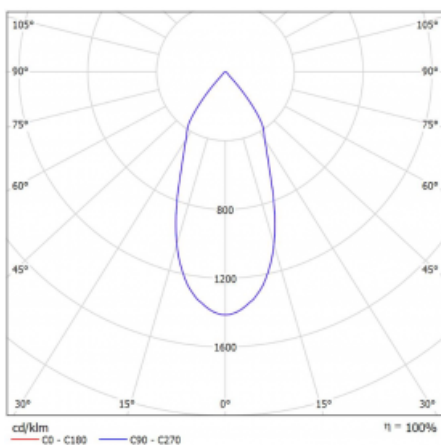

Luminaire

Rofo

250S-K0CF-30GGE/940, W

Type of installation	Recessed
Light distribution	Direct
Luminaire shape	Linear
Colour of the luminaires	White
Material	Aluminium
Lifetime	L80/B20 50 000 hours
Warranty	5 years
Description of luminaires	Luminaire recessed
item description	Knauf; Adels connector

Technical drawing

Curve

Dimensions	600 mm × 100 mm × 62 mm
Light source	LED MODUL
Type of optical system	Reflector
Luminous flux*	1750 lm
Colour Temperature	4000 K cool white
Luminous efficacy	88 lm/W
MacAdam Light source	3
Colour rendering index	90
Beam angle	45°