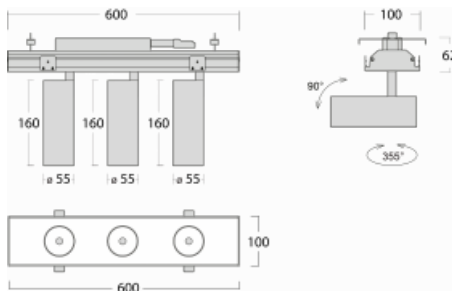

Luminaire

Rofo

250S-K0CF-30GGE/940, W

Type of installation	Recessed
Light distribution	Direct
Luminaire shape	Linear
Colour of the luminaires	White
Material	Aluminium
Lifetime	L80/B20 50 000 hours
Warranty	5 years
Description of luminaires	Luminaire recessed
item description	Knauf; Adels connector

Technical drawing

Curve

Dimensions	600 mm × 100 mm × 62 mm
Light source	LED MODUL
Type of optical system	Reflector
Luminous flux*	1750 lm
Colour Temperature	4000 K cool white
Luminous efficacy	88 lm/W
MacAdam Light source	3
Colour rendering index	90
Beam angle	45°