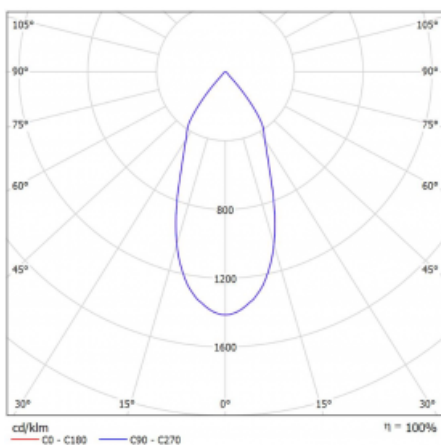

# Rofo

**250S-K0CF-30GGE/930, W**

Type of installation	Recessed
Light distribution	Direct
Luminaire shape	Linear
Colour of the luminaires	White
Material	Aluminium
Lifetime	L80/B20 50 000 hours
Warranty	60 months
Description of luminaires	Luminaire recessed
item description	Knauf; Adels connector

**Technical drawing**

**Curve**

Dimensions	600 mm × 100 mm × 62 mm
Light source	LED MODUL
Type of optical system	Reflector
Luminous flux	1650 lm ± 10 %
Colour Temperature	3000 K warm white
Luminous efficacy	83 lm/W
MacAdam Light source	3
Colour rendering index	90
Beam angle	45°