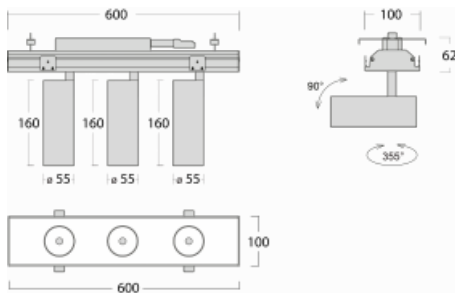

# Rofo

**250S-K0CF-30GGE/930, W**

Type of installation	Recessed
Light distribution	Direct
Luminaire shape	Linear
Colour of the luminaires	White
Material	Aluminium
Lifetime	L80/B20 50 000 hours
Warranty	60 months
Description of luminaires	Luminaire recessed
item description	Knauf; Adels connector

**Technical drawing**

**Curve**

Dimensions	600 mm × 100 mm × 62 mm
Light source	LED MODUL
Type of optical system	Reflector
Luminous flux	1650 lm ± 10 %
Colour Temperature	3000 K warm white
Luminous efficacy	83 lm/W
MacAdam Light source	3
Colour rendering index	90
Beam angle	45°