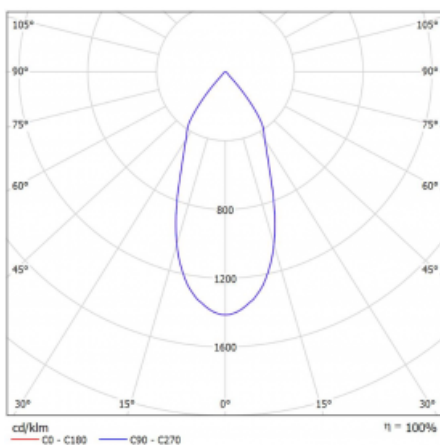

Luminaire

Rofo

250S-K0CF-30GGE/930, W

Type of installation	Recessed
Light distribution	Direct
Luminaire shape	Linear
Colour of the luminaires	White
Material	Aluminium
Lifetime	L80/B20 50 000 hours
Warranty	5 years
Description of luminaires	Luminaire recessed
item description	Knauf; Adels connector

Technical drawing

Curve

Dimensions	600 mm × 100 mm × 62 mm
Light source	LED MODUL
Type of optical system	Reflector
Luminous flux*	1650 lm
Colour Temperature	3000 K warm white
Luminous efficacy	83 lm/W
MacAdam Light source	3
Colour rendering index	90
Beam angle	45°