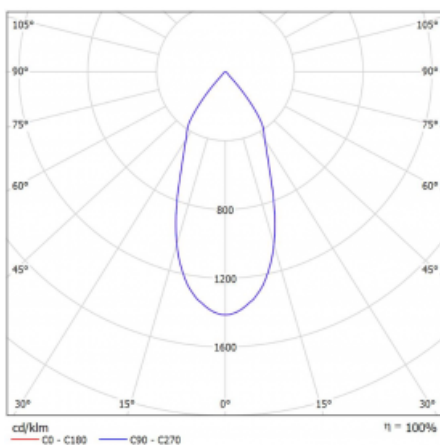

Luminaire

Rofo

250S-K0CF-30GGD/940, W

Type of installation	Recessed
Light distribution	Direct
Luminaire shape	Linear
Colour of the luminaires	White
Material	Aluminium
Lifetime	L80/B20 50 000 hours
Warranty	5 years
Description of luminaires	Luminaire recessed
item description	Knauf; Adels connector

Technical drawing

Curve

Dimensions	600 mm × 100 mm × 62 mm
Light source	LED MODUL
Type of optical system	Reflector
Luminous flux*	1750 lm
Colour Temperature	4000 K cool white
Luminous efficacy	88 lm/W
MacAdam Light source	3
Colour rendering index	90
Beam angle	45°