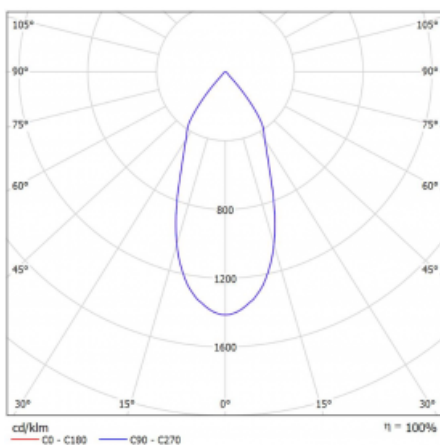

Luminaire

Rofo

250S-K0CF-30GGD/940, W

Type of installation	Recessed
Light distribution	Direct
Luminaire shape	Linear
Colour of the luminaires	White
Material	Aluminium
Lifetime	L80/B20 50 000 hours
Warranty	60 months
Description of luminaires	Luminaire recessed
item description	Knauf; Adels connector

Technical drawing

Curve

Dimensions	600 mm × 100 mm × 62 mm
Light source	LED MODUL
Type of optical system	Reflector
Luminous flux	1750 lm ± 10 %
Colour Temperature	4000 K cool white
Luminous efficacy	88 lm/W
MacAdam Light source	3
Colour rendering index	90
Beam angle	45°