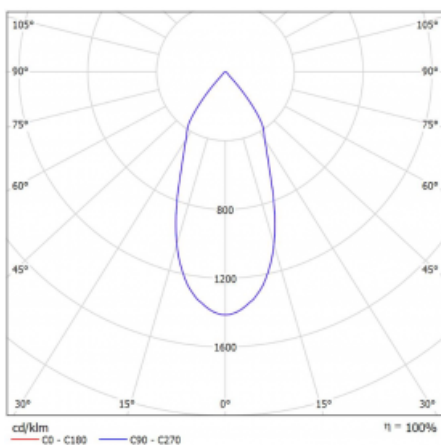

Luminaire

Rofo

250S-K0CF-30GDE/940, W

Type of installation	Recessed
Light distribution	Direct
Luminaire shape	Linear
Colour of the luminaires	White
Material	Aluminium
Lifetime	L80/B20 50 000 hours
Warranty	60 months
Description of luminaires	Luminaire recessed
item description	Knauf; Adels connector

Technical drawing

Curve

Dimensions	600 mm × 100 mm × 62 mm
Light source	LED MODUL
Type of optical system	Reflector
Luminous flux	1250 lm ± 10 %
Colour Temperature	4000 K cool white
Luminous efficacy	92 lm/W
MacAdam Light source	3
Colour rendering index	90
Beam angle	45°