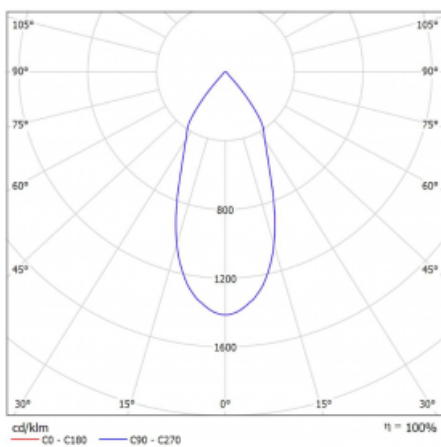

Luminaire

Rofo

250S-K0CF-30GDE/940, W

Type of installation	Recessed
Light distribution	Direct
Luminaire shape	Linear
Colour of the luminaires	White
Material	Aluminium
Lifetime	L80/B20 50 000 hours
Warranty	5 years
Description of luminaires	Luminaire recessed
item description	Knauf; Adels connector

Technical drawing

Curve

Dimensions	600 mm × 100 mm × 62 mm
Light source	LED MODUL
Type of optical system	Reflector
Luminous flux*	1250 lm
Colour Temperature	4000 K cool white
Luminous efficacy	92 lm/W
MacAdam Light source	3
Colour rendering index	90
Beam angle	45°