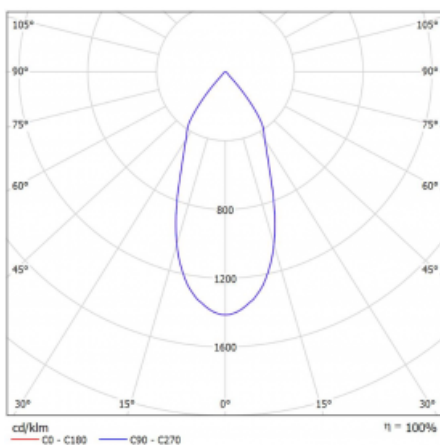

Luminaire

Rofo

250S-K0CF-30GDE/930, W

Type of installation	Recessed
Light distribution	Direct
Luminaire shape	Linear
Colour of the luminaires	White
Material	Aluminium
Lifetime	L80/B20 50 000 hours
Warranty	5 years
Description of luminaires	Luminaire recessed
item description	Knauf; Adels connector

Technical drawing

Curve

Dimensions	600 mm × 100 mm × 62 mm
Light source	LED MODUL
Type of optical system	Reflector
Luminous flux*	1200 lm
Colour Temperature	3000 K warm white
Luminous efficacy	88 lm/W
MacAdam Light source	3
Colour rendering index	90
Beam angle	45°