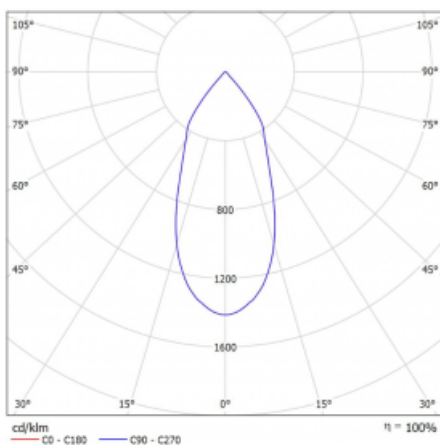

Luminaire

Rofo

250S-K0CF-30GDD/940, W

Type of installation	Recessed
Light distribution	Direct
Luminaire shape	Linear
Colour of the luminaires	White
Material	Aluminium
Lifetime	L80/B20 50 000 hours
Warranty	60 months
Description of luminaires	Luminaire recessed
item description	Knauf; Adels connector

Technical drawing

Dimensions 600 mm × 100 mm × 62 mm

Light source LED MODUL

Type of optical system Reflector

Luminous flux 1250 lm ± 10 %

Colour Temperature 4000 K cool white

Luminous efficacy 92 lm/W

MacAdam Light source 3

Colour rendering index 90

Beam angle 45°

Curve

Luminaire power input 40.8 W \pm 10 %

Connection of the luminaires DALI dimmable

Electrical voltage 220-240V

Frequency 50/60Hz

 **CE** IP 20