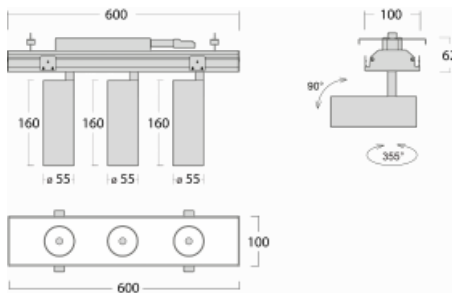

# Rofo

250S-K0CF-30GDD/940, W

Type of installation	Recessed
Light distribution	Direct
Luminaire shape	Linear
Colour of the luminaires	White
Material	Aluminium
Lifetime	L80/B20 50 000 hours
Warranty	5 years
Description of luminaires	Luminaire recessed
item description	Knauf; Adels connector

**Technical drawing**

**Curve**

Dimensions	600 mm × 100 mm × 62 mm
Light source	LED MODUL
Type of optical system	Reflector
Luminous flux*	1250 lm
Colour Temperature	4000 K cool white
Luminous efficacy	92 lm/W
MacAdam Light source	3
Colour rendering index	90
Beam angle	45°