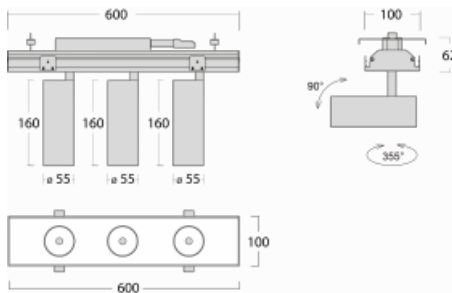

Luminaire

Rofo

250S-K0CF-30GDD/940, W

Type of installation	Recessed
Light distribution	Direct
Luminaire shape	Linear
Colour of the luminaires	White
Material	Aluminium
Lifetime	L80/B20 50 000 hours
Warranty	60 months
Description of luminaires	Luminaire recessed
item description	Knauf; Adels connector

Technical drawing

Dimensions 600 mm × 100 mm × 62 mm

Light source LED MODUL

Type of optical system Reflector

Luminous flux 1250 lm ± 10 %

Colour Temperature 4000 K cool white

Luminous efficacy 92 lm/W

MacAdam Light source 3

Colour rendering index 90

Beam angle 45°

Curve

Luminaire power input 40.8 W \pm 10 %

Connection of the luminaires DALI dimmable

Electrical voltage 220-240V

Frequency 50/60Hz

 **CE** IP 20