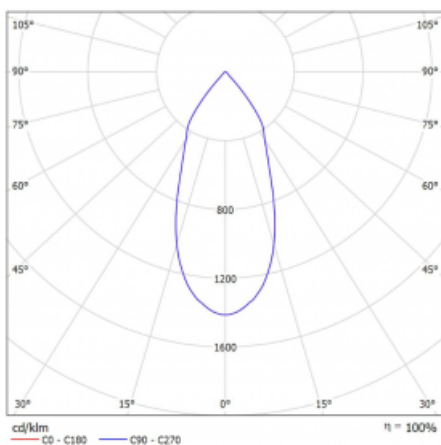

# Rofo

250S-K0CF-30GDD/940, W

Type of installation	Recessed
Light distribution	Direct
Luminaire shape	Linear
Colour of the luminaires	White
Material	Aluminium
Lifetime	L80/B20 50 000 hours
Warranty	5 years
Description of luminaires	Luminaire recessed
item description	Knauf; Adels connector

**Technical drawing**

**Curve**

Dimensions	600 mm × 100 mm × 62 mm
Light source	LED MODUL
Type of optical system	Reflector
Luminous flux*	1250 lm
Colour Temperature	4000 K cool white
Luminous efficacy	92 lm/W
MacAdam Light source	3
Colour rendering index	90
Beam angle	45°