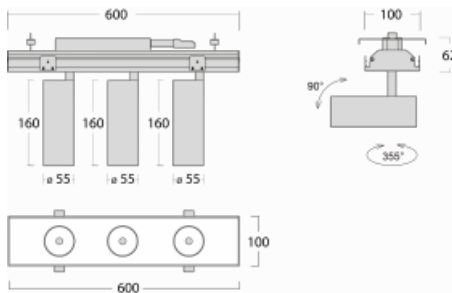

Luminaire

Rofo

250S-K0CF-30GDD/930, W

Type of installation	Recessed
Light distribution	Direct
Luminaire shape	Linear
Colour of the luminaires	White
Material	Aluminium
Lifetime	L80/B20 50 000 hours
Warranty	5 years
Description of luminaires	Luminaire recessed
item description	Knauf; Adels connector

Technical drawing

Curve

Dimensions	600 mm × 100 mm × 62 mm
Light source	LED MODUL
Type of optical system	Reflector
Luminous flux*	1200 lm
Colour Temperature	3000 K warm white
Luminous efficacy	88 lm/W
MacAdam Light source	3
Colour rendering index	90
Beam angle	45°

Luminaire power input* 40.8 W

Connection of the luminaires DALI

Electrical voltage 220-240V

Frequency 50/60Hz

  IP 20

*±10 %