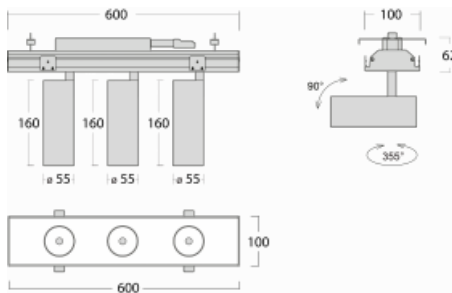

Luminaire

Rofo

250S-K0CF-30GDD/930, W

Type of installation	Recessed
Light distribution	Direct
Luminaire shape	Linear
Colour of the luminaires	White
Material	Aluminium
Lifetime	L80/B20 50 000 hours
Warranty	60 months
Description of luminaires	Luminaire recessed
item description	Knauf; Adels connector

Technical drawing

Curve

Dimensions	600 mm × 100 mm × 62 mm
Light source	LED MODUL
Type of optical system	Reflector
Luminous flux	1200 lm ± 10 %
Colour Temperature	3000 K warm white
Luminous efficacy	88 lm/W
MacAdam Light source	3
Colour rendering index	90
Beam angle	45°

Luminaire power input 40.8 W \pm 10 %

Connection of the luminaires DALI dimmable

Electrical voltage 220-240V

Frequency 50/60Hz

 **CE** IP 20