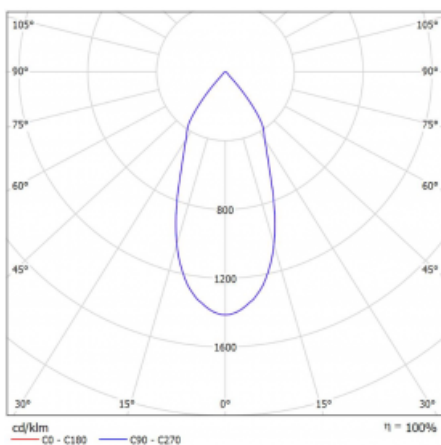

Luminaire

Rofo

250S-K0CF-30GDD/930, W

Type of installation	Recessed
Light distribution	Direct
Luminaire shape	Linear
Colour of the luminaires	White
Material	Aluminium
Lifetime	L80/B20 50 000 hours
Warranty	60 months
Description of luminaires	Luminaire recessed
item description	Knauf; Adels connector

Technical drawing

Curve

Dimensions	600 mm × 100 mm × 62 mm
Light source	LED MODUL
Type of optical system	Reflector
Luminous flux	1200 lm ± 10 %
Colour Temperature	3000 K warm white
Luminous efficacy	88 lm/W
MacAdam Light source	3
Colour rendering index	90
Beam angle	45°