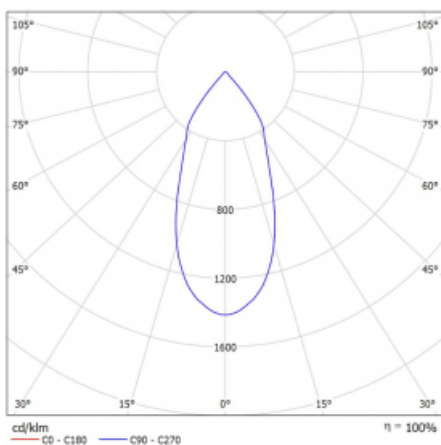

Luminaire

Rofo

250S-K0CF-30GDD/930, W

Type of installation	Recessed
Light distribution	Direct
Luminaire shape	Linear
Colour of the luminaires	White
Material	Aluminium
Lifetime	L80/B20 50 000 hours
Warranty	5 years
Description of luminaires	Luminaire recessed
item description	Knauf; Adels connector

Technical drawing

Curve

Dimensions	600 mm × 100 mm × 62 mm
Light source	LED MODUL
Type of optical system	Reflector
Luminous flux*	1200 lm
Colour Temperature	3000 K warm white
Luminous efficacy	88 lm/W
MacAdam Light source	3
Colour rendering index	90
Beam angle	45°