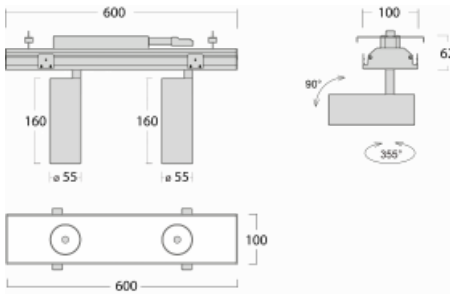

# Rofo

**250S-KOCF-20GGE/940, W**

Type of installation	Recessed
Light distribution	Direct
Luminaire shape	Linear
Colour of the luminaires	White
Material	Aluminium
Lifetime	L80/B20 50 000 hours
Warranty	5 years
Description of luminaires	Luminaire recessed
item description	Knauf; Adels connector

**Technical drawing**

**Curve**

Dimensions	600 mm × 100 mm × 62 mm
Light source	LED MODUL
Type of optical system	Reflector
Luminous flux*	1750 lm
Colour Temperature	4000 K cool white
Luminous efficacy	88 lm/W
MacAdam Light source	3
Colour rendering index	90
Beam angle	45°