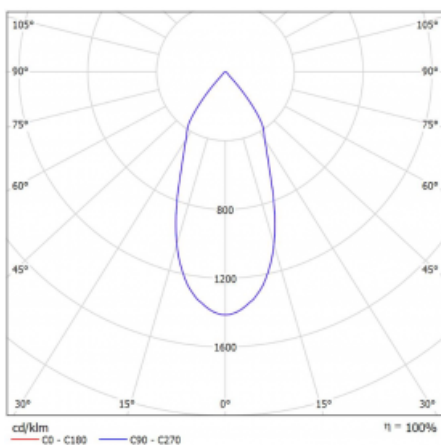

# Rofo

**250S-KOCF-20GGE/940, W**

Type of installation	Recessed
Light distribution	Direct
Luminaire shape	Linear
Colour of the luminaires	White
Material	Aluminium
Lifetime	L80/B20 50 000 hours
Warranty	60 months
Description of luminaires	Luminaire recessed
item description	Knauf; Adels connector

**Technical drawing**

**Curve**

Dimensions	600 mm × 100 mm × 62 mm
Light source	LED MODUL
Type of optical system	Reflector
Luminous flux	1750 lm ± 10 %
Colour Temperature	4000 K cool white
Luminous efficacy	88 lm/W
MacAdam Light source	3
Colour rendering index	90
Beam angle	45°