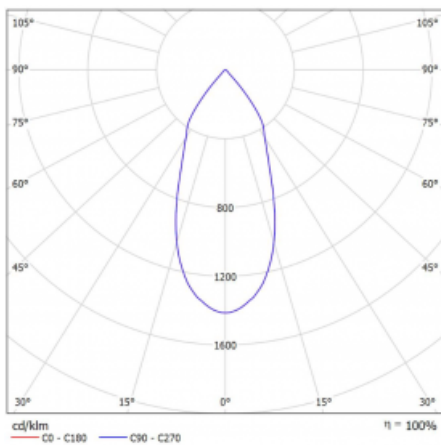

# Rofo

**250S-KOCF-20GGE/940, W**

Type of installation	Recessed
Light distribution	Direct
Luminaire shape	Linear
Colour of the luminaires	White
Material	Aluminium
Lifetime	L80/B20 50 000 hours
Warranty	5 years
Description of luminaires	Luminaire recessed
item description	Knauf; Adels connector

**Technical drawing**

**Curve**

Dimensions	600 mm × 100 mm × 62 mm
Light source	LED MODUL
Type of optical system	Reflector
Luminous flux*	1750 lm
Colour Temperature	4000 K cool white
Luminous efficacy	88 lm/W
MacAdam Light source	3
Colour rendering index	90
Beam angle	45°