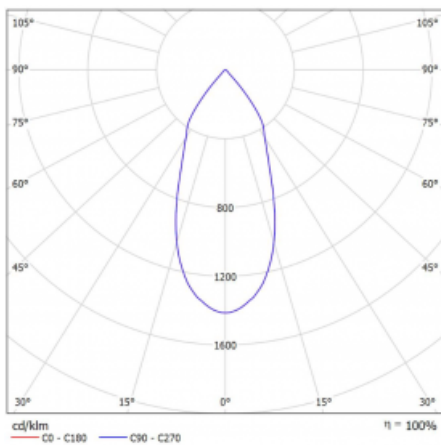

Luminaire

Rofo

250S-KOCF-20GGE/930, W

Type of installation	Recessed
Light distribution	Direct
Luminaire shape	Linear
Colour of the luminaires	White
Material	Aluminium
Lifetime	L80/B20 50 000 hours
Warranty	60 months
Description of luminaires	Luminaire recessed
item description	Knauf; Adels connector

Technical drawing

Curve

Dimensions	600 mm × 100 mm × 62 mm
Light source	LED MODUL
Type of optical system	Reflector
Luminous flux	1650 lm ± 10 %
Colour Temperature	3000 K warm white
Luminous efficacy	83 lm/W
MacAdam Light source	3
Colour rendering index	90
Beam angle	45°