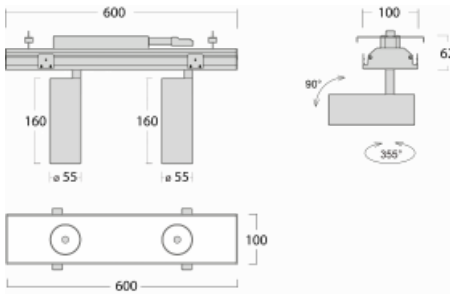

Luminaire

Rofo

250S-KOCF-20GGE/930, W

Type of installation	Recessed
Light distribution	Direct
Luminaire shape	Linear
Colour of the luminaires	White
Material	Aluminium
Lifetime	L80/B20 50 000 hours
Warranty	60 months
Description of luminaires	Luminaire recessed
item description	Knauf; Adels connector

Technical drawing

Curve

Dimensions	600 mm × 100 mm × 62 mm
Light source	LED MODUL
Type of optical system	Reflector
Luminous flux	1650 lm ± 10 %
Colour Temperature	3000 K warm white
Luminous efficacy	83 lm/W
MacAdam Light source	3
Colour rendering index	90
Beam angle	45°