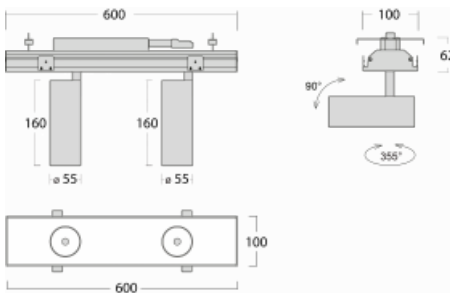

Luminaire

Rofo

250S-KOCF-20GGE/930, W

Type of installation	Recessed
Light distribution	Direct
Luminaire shape	Linear
Colour of the luminaires	White
Material	Aluminium
Lifetime	L80/B20 50 000 hours
Warranty	5 years
Description of luminaires	Luminaire recessed
item description	Knauf; Adels connector

Technical drawing

Curve

Dimensions	600 mm × 100 mm × 62 mm
Light source	LED MODUL
Type of optical system	Reflector
Luminous flux*	1650 lm
Colour Temperature	3000 K warm white
Luminous efficacy	83 lm/W
MacAdam Light source	3
Colour rendering index	90
Beam angle	45°