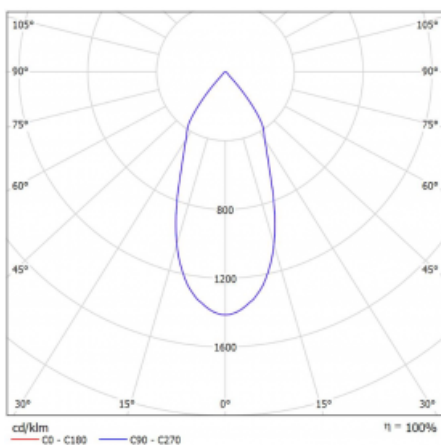

Luminaire

Rofo

250S-KOCF-20GGE/930, W

Type of installation	Recessed
Light distribution	Direct
Luminaire shape	Linear
Colour of the luminaires	White
Material	Aluminium
Lifetime	L80/B20 50 000 hours
Warranty	5 years
Description of luminaires	Luminaire recessed
item description	Knauf; Adels connector

Technical drawing

Curve

Dimensions	600 mm × 100 mm × 62 mm
Light source	LED MODUL
Type of optical system	Reflector
Luminous flux*	1650 lm
Colour Temperature	3000 K warm white
Luminous efficacy	83 lm/W
MacAdam Light source	3
Colour rendering index	90
Beam angle	45°