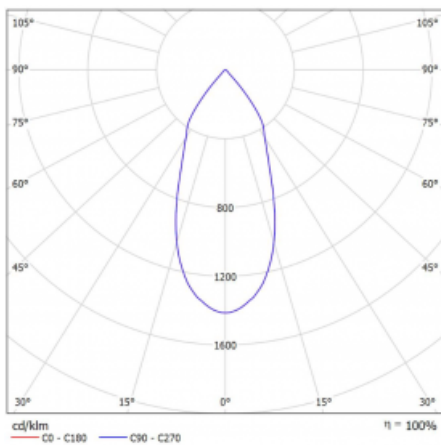

Luminaire

Rofo

250S-K0CF-20GGD/940, W

Type of installation	Recessed
Light distribution	Direct
Luminaire shape	Linear
Colour of the luminaires	White
Material	Aluminium
Lifetime	L80/B20 50 000 hours
Warranty	60 months
Description of luminaires	Luminaire recessed
item description	Knauf; Adels connector

Technical drawing

Curve

Dimensions	600 mm × 100 mm × 62 mm
Light source	LED MODUL
Type of optical system	Reflector
Luminous flux	1750 lm ± 10 %
Colour Temperature	4000 K cool white
Luminous efficacy	88 lm/W
MacAdam Light source	3
Colour rendering index	90
Beam angle	45°