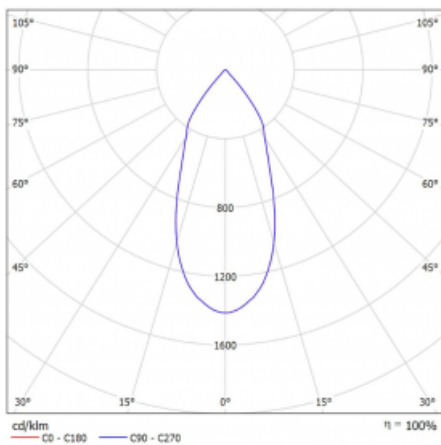

Luminaire

Rofo

250S-K0CF-20GGD/940, W

Type of installation	Recessed
Light distribution	Direct
Luminaire shape	Linear
Colour of the luminaires	White
Material	Aluminium
Lifetime	L80/B20 50 000 hours
Warranty	5 years
Description of luminaires	Luminaire recessed
item description	Knauf; Adels connector

Technical drawing

Curve

Dimensions	600 mm × 100 mm × 62 mm
Light source	LED MODUL
Type of optical system	Reflector
Luminous flux*	1750 lm
Colour Temperature	4000 K cool white
Luminous efficacy	88 lm/W
MacAdam Light source	3
Colour rendering index	90
Beam angle	45°