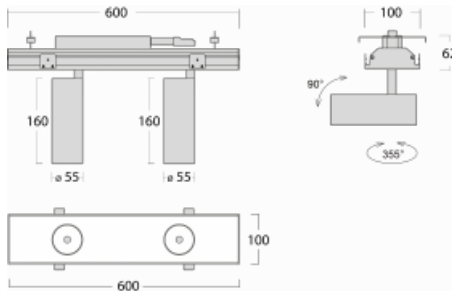

Luminaire

Rofo

250S-K0CF-20GGD/940, W

Type of installation	Recessed
Light distribution	Direct
Luminaire shape	Linear
Colour of the luminaires	White
Material	Aluminium
Lifetime	L80/B20 50 000 hours
Warranty	5 years
Description of luminaires	Luminaire recessed
item description	Knauf; Adels connector

Technical drawing

Curve

Dimensions	600 mm × 100 mm × 62 mm
Light source	LED MODUL
Type of optical system	Reflector
Luminous flux*	1750 lm
Colour Temperature	4000 K cool white
Luminous efficacy	88 lm/W
MacAdam Light source	3
Colour rendering index	90
Beam angle	45°

Luminaire power input*	40 W
Connection of the luminaires	DALI
Electrical voltage	220-240V
Frequency	50/60Hz

  IP 20

*±10 %