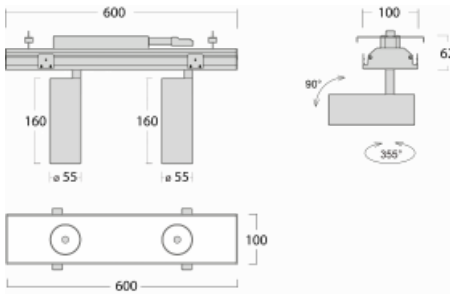

Luminaire

Rofo

250S-K0CF-20GGD/940, W

Type of installation	Recessed
Light distribution	Direct
Luminaire shape	Linear
Colour of the luminaires	White
Material	Aluminium
Lifetime	L80/B20 50 000 hours
Warranty	60 months
Description of luminaires	Luminaire recessed
item description	Knauf; Adels connector

Technical drawing

Curve

Dimensions	600 mm × 100 mm × 62 mm
Light source	LED MODUL
Type of optical system	Reflector
Luminous flux	1750 lm ± 10 %
Colour Temperature	4000 K cool white
Luminous efficacy	88 lm/W
MacAdam Light source	3
Colour rendering index	90
Beam angle	45°