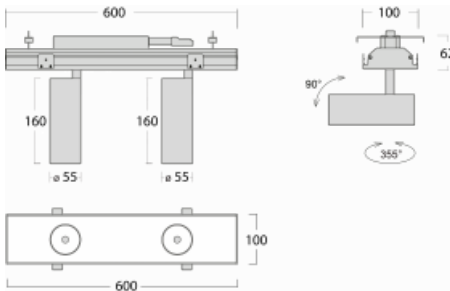

# Rofo

250S-K0CF-20GGD/930, W

Type of installation	Recessed
Light distribution	Direct
Luminaire shape	Linear
Colour of the luminaires	White
Material	Aluminium
Lifetime	L80/B20 50 000 hours
Warranty	5 years
Description of luminaires	Luminaire recessed
item description	Knauf; Adels connector

**Technical drawing**

**Curve**

Dimensions	600 mm × 100 mm × 62 mm
Light source	LED MODUL
Type of optical system	Reflector
Luminous flux*	1650 lm
Colour Temperature	3000 K warm white
Luminous efficacy	83 lm/W
MacAdam Light source	3
Colour rendering index	90
Beam angle	45°