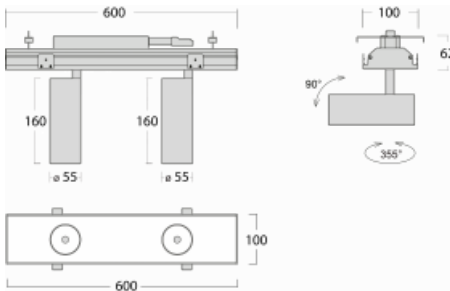

Luminaire

Rofo

250S-K0CF-20GGD/930, W

Type of installation	Recessed
Light distribution	Direct
Luminaire shape	Linear
Colour of the luminaires	White
Material	Aluminium
Lifetime	L80/B20 50 000 hours
Warranty	60 months
Description of luminaires	Luminaire recessed
item description	Knauf; Adels connector

Technical drawing

Curve

Dimensions	600 mm × 100 mm × 62 mm
Light source	LED MODUL
Type of optical system	Reflector
Luminous flux	1650 lm ± 10 %
Colour Temperature	3000 K warm white
Luminous efficacy	83 lm/W
MacAdam Light source	3
Colour rendering index	90
Beam angle	45°