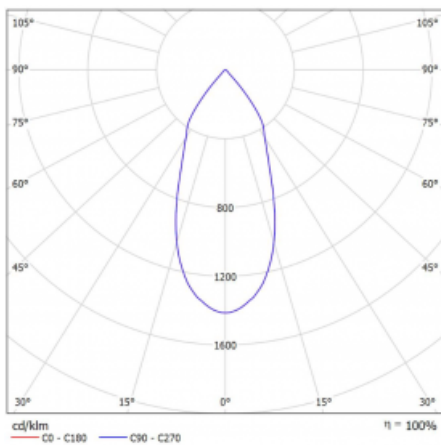

Luminaire

Rofo

250S-K0CF-20GGD/930, W

Type of installation	Recessed
Light distribution	Direct
Luminaire shape	Linear
Colour of the luminaires	White
Material	Aluminium
Lifetime	L80/B20 50 000 hours
Warranty	60 months
Description of luminaires	Luminaire recessed
item description	Knauf; Adels connector

Technical drawing

Curve

Dimensions	600 mm × 100 mm × 62 mm
Light source	LED MODUL
Type of optical system	Reflector
Luminous flux	1650 lm ± 10 %
Colour Temperature	3000 K warm white
Luminous efficacy	83 lm/W
MacAdam Light source	3
Colour rendering index	90
Beam angle	45°