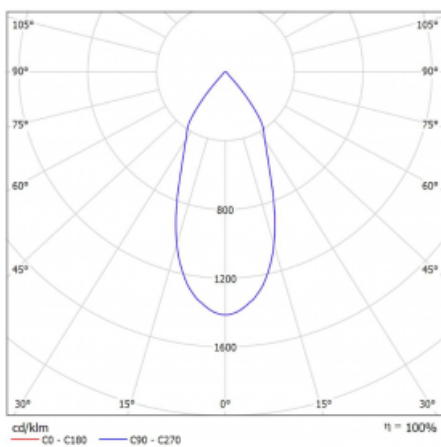

# Rofo

250S-K0CF-20GGD/930, W

Type of installation	Recessed
Light distribution	Direct
Luminaire shape	Linear
Colour of the luminaires	White
Material	Aluminium
Lifetime	L80/B20 50 000 hours
Warranty	5 years
Description of luminaires	Luminaire recessed
item description	Knauf; Adels connector

**Technical drawing**

**Curve**

Dimensions	600 mm × 100 mm × 62 mm
Light source	LED MODUL
Type of optical system	Reflector
Luminous flux*	1650 lm
Colour Temperature	3000 K warm white
Luminous efficacy	83 lm/W
MacAdam Light source	3
Colour rendering index	90
Beam angle	45°