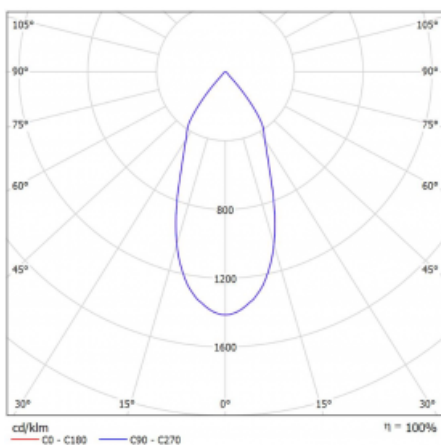

Luminaire

Rofo

250S-K0CF-20GDE/940, W

Type of installation	Recessed
Light distribution	Direct
Luminaire shape	Linear
Colour of the luminaires	White
Material	Aluminium
Lifetime	L80/B20 50 000 hours
Warranty	60 months
Description of luminaires	Luminaire recessed
item description	Knauf; Adels connector

Technical drawing

Curve

Dimensions	600 mm × 100 mm × 62 mm
Light source	LED MODUL
Type of optical system	Reflector
Luminous flux	1250 lm ± 10 %
Colour Temperature	4000 K cool white
Luminous efficacy	92 lm/W
MacAdam Light source	3
Colour rendering index	90
Beam angle	45°