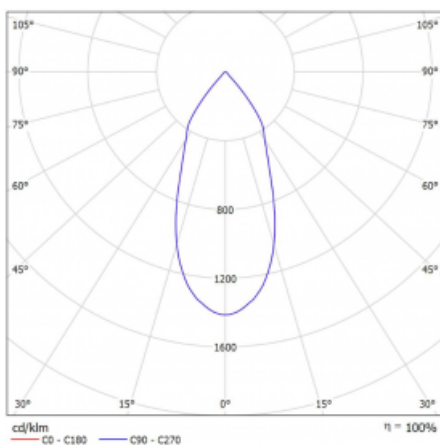

# Rofo

**250S-K0CF-20GDE/930, W**

Type of installation	Recessed
Light distribution	Direct
Luminaire shape	Linear
Colour of the luminaires	White
Material	Aluminium
Lifetime	L80/B20 50 000 hours
Warranty	60 months
Description of luminaires	Luminaire recessed
item description	Knauf; Adels connector

**Technical drawing**

**Curve**

Dimensions	600 mm × 100 mm × 62 mm
Light source	LED MODUL
Type of optical system	Reflector
Luminous flux	1200 lm ± 10 %
Colour Temperature	3000 K warm white
Luminous efficacy	88 lm/W
MacAdam Light source	3
Colour rendering index	90
Beam angle	45°