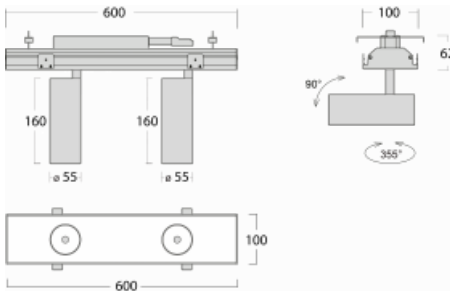

# Rofo

**250S-K0CF-20GDE/930, W**

Type of installation	Recessed
Light distribution	Direct
Luminaire shape	Linear
Colour of the luminaires	White
Material	Aluminium
Lifetime	L80/B20 50 000 hours
Warranty	60 months
Description of luminaires	Luminaire recessed
item description	Knauf; Adels connector

**Technical drawing**

**Curve**

Dimensions	600 mm × 100 mm × 62 mm
Light source	LED MODUL
Type of optical system	Reflector
Luminous flux	1200 lm ± 10 %
Colour Temperature	3000 K warm white
Luminous efficacy	88 lm/W
MacAdam Light source	3
Colour rendering index	90
Beam angle	45°