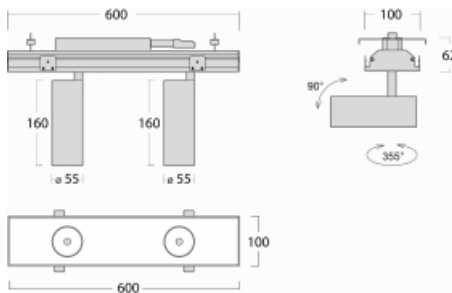

Luminaire

Rofo

250S-K0CF-20GDE/930, W

Type of installation	Recessed
Light distribution	Direct
Luminaire shape	Linear
Colour of the luminaires	White
Material	Aluminium
Lifetime	L80/B20 50 000 hours
Warranty	5 years
Description of luminaires	Luminaire recessed
item description	Knauf; Adels connector

Technical drawing

Curve

Dimensions	600 mm × 100 mm × 62 mm
Light source	LED MODUL
Type of optical system	Reflector
Luminous flux*	1200 lm
Colour Temperature	3000 K warm white
Luminous efficacy	88 lm/W
MacAdam Light source	3
Colour rendering index	90
Beam angle	45°

Luminaire power input*	27.2 W
Connection of the luminaires	ON/OFF
Electrical voltage	220-240V
Frequency	50/60Hz

  IP 20

*±10 %