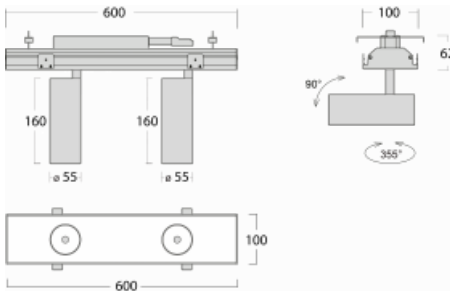

Luminaire

Rofo

250S-K0CF-20GDD/940, W

Type of installation	Recessed
Light distribution	Direct
Luminaire shape	Linear
Colour of the luminaires	White
Material	Aluminium
Lifetime	L80/B20 50 000 hours
Warranty	60 months
Description of luminaires	Luminaire recessed
item description	Knauf; Adels connector

Technical drawing

Curve

Dimensions	600 mm × 100 mm × 62 mm
Light source	LED MODUL
Type of optical system	Reflector
Luminous flux	1250 lm ± 10 %
Colour Temperature	4000 K cool white
Luminous efficacy	92 lm/W
MacAdam Light source	3
Colour rendering index	90
Beam angle	45°

Luminaire power input 27.2 W \pm 10 %

Connection of the luminaires DALI dimmable

Electrical voltage 220-240V

Frequency 50/60Hz

 **CE** IP 20