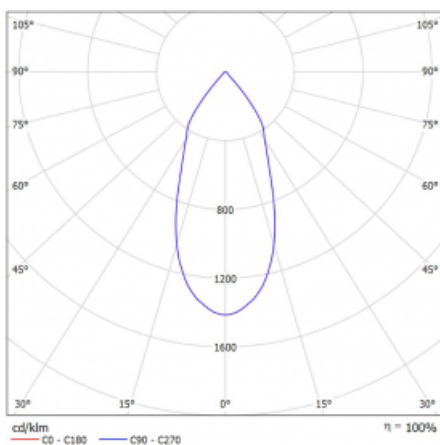

Luminaire

Rofo

250S-K0CF-20GDD/940, W

Type of installation	Recessed
Light distribution	Direct
Luminaire shape	Linear
Colour of the luminaires	White
Material	Aluminium
Lifetime	L80/B20 50 000 hours
Warranty	5 years
Description of luminaires	Luminaire recessed
item description	Knauf; Adels connector

Technical drawing

Curve

Dimensions	600 mm × 100 mm × 62 mm
Light source	LED MODUL
Type of optical system	Reflector
Luminous flux*	1250 lm
Colour Temperature	4000 K cool white
Luminous efficacy	92 lm/W
MacAdam Light source	3
Colour rendering index	90
Beam angle	45°