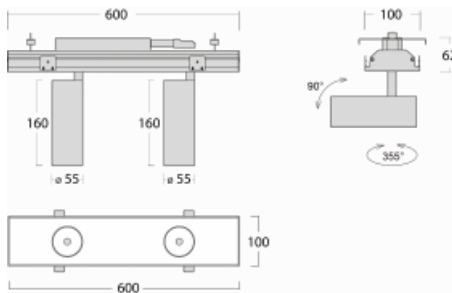

Luminaire

Rofo

250S-K0CF-20GDD/940, W

Type of installation	Recessed
Light distribution	Direct
Luminaire shape	Linear
Colour of the luminaires	White
Material	Aluminium
Lifetime	L80/B20 50 000 hours
Warranty	5 years
Description of luminaires	Luminaire recessed
item description	Knauf; Adels connector

Technical drawing

Curve

Dimensions	600 mm × 100 mm × 62 mm
Light source	LED MODUL
Type of optical system	Reflector
Luminous flux*	1250 lm
Colour Temperature	4000 K cool white
Luminous efficacy	92 lm/W
MacAdam Light source	3
Colour rendering index	90
Beam angle	45°

Luminaire power input*	27.2 W
Connection of the luminaires	DALI
Electrical voltage	220-240V
Frequency	50/60Hz

  IP 20

*±10 %