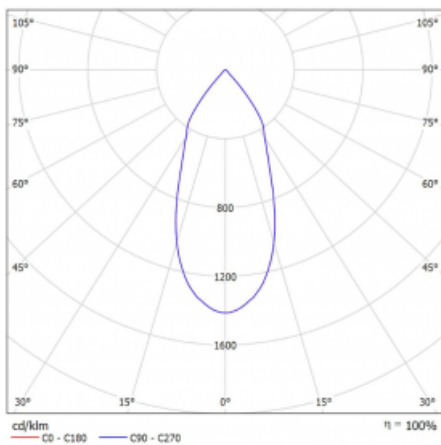

Luminaire

Rofo

250S-K0CF-20GDD/940, W

Type of installation	Recessed
Light distribution	Direct
Luminaire shape	Linear
Colour of the luminaires	White
Material	Aluminium
Lifetime	L80/B20 50 000 hours
Warranty	60 months
Description of luminaires	Luminaire recessed
item description	Knauf; Adels connector

Technical drawing

Curve

Dimensions	600 mm × 100 mm × 62 mm
Light source	LED MODUL
Type of optical system	Reflector
Luminous flux	1250 lm ± 10 %
Colour Temperature	4000 K cool white
Luminous efficacy	92 lm/W
MacAdam Light source	3
Colour rendering index	90
Beam angle	45°